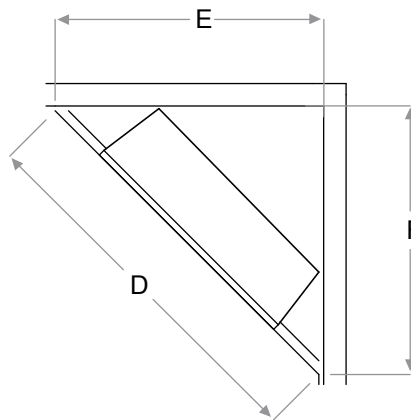

RBFGLOSS42 - 42" Tempered Front Glass
Dimensions:
41-1/8" W x 26-5/8" H x 3/8" D
(104.5 cm x 67.5 cm x 1.1 cm)

RBFDOOR42 - 42" Functional Doors
with Tempered Glass
Dimensions:
45-7/8" W x 31-3/4" H x 1-1/4" D
(116.5 cm x 80.8 cm x 3.7 cm)

RBFPLUG

RBFL42BR - Birch Log Set
Dimensions:
26-1/2" W x 11-1/8" H x 11" D
(67.2 cm x 28.1 cm x 27.9 cm)

RBFL42FC - Fresh Cut Log Set
Dimensions:
26-1/2" W x 11-1/8" H x 11" D
(67.2 cm x 28.1 cm x 27.9 cm)

Framing Dimensions:

NOTE: The materials used for the finished surround must be cut to precise dimensions as the 1/2" (1.3 cm) self-trimming flange is only to create a finished appearance.

RBF42

A	B	C	D	E	F
12-1/2" (31.8 cm)	42-5/8" (108.3 cm)	30-5/8" (77.8 cm)	66-1/2" (168.9 cm)	47" (119.4 cm)	47" (119.4 cm)