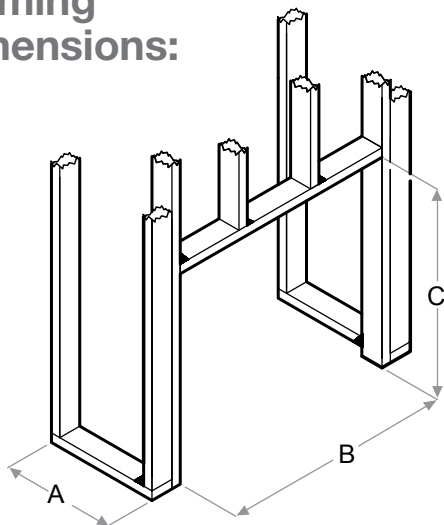

RBFGLOSS42 - 42" Tempered Front Glass
Dimensions:
41-1/8" W x 26-5/8" H x 3/8" D
(104.5 cm x 67.5 cm x 1.1 cm)

RBFDOOR42 - 42" Functional Doors
with Tempered Glass
Dimensions:
45-7/8" W x 31-3/4" H x 1-1/4" D
(116.5 cm x 80.8 cm x 3.7 cm)

RBFPLUG

RBFL42BR - Birch Log Set
Dimensions:
26-1/2" W x 11-1/8" H x 11" D
(67.2 cm x 28.1 cm x 27.9 cm)

RBFL42FC - Fresh Cut Log Set
Dimensions:
26-1/2" W x 11-1/8" H x 11" D
(67.2 cm x 28.1 cm x 27.9 cm)

Framing Dimensions:

NOTE: The materials used for the finished surround must be cut to precise dimensions as the 1/2" (1.3 cm) self-trimming flange is only to create a finished appearance.

RBF42

A	B	C	D	E	F
12-1/2" (31.8 cm)	42-5/8" (108.3 cm)	30-5/8" (77.8 cm)	66-1/2" (168.9 cm)	47" (119.4 cm)	47" (119.4 cm)