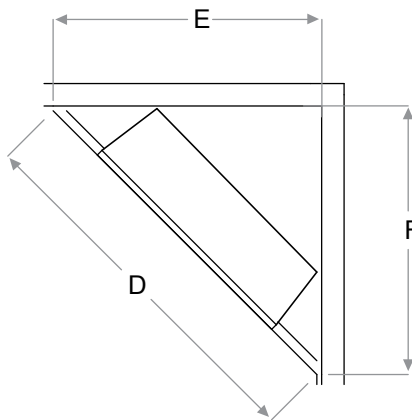

RBFGLOSS42 - 42" Tempered Front Glass
Dimensions:
41-1/8" W x 26-5/8" H x 3/8" D
(104.5 cm x 67.5 cm x 1.1 cm)

RBFDOOR42 - 42" Functional Doors
with Tempered Glass
Dimensions:
45-7/8" W x 31-3/4" H x 1-1/4" D
(116.5cm x 80.8cm x 3.7cm)

RBFPLUG

RBFL42BR - Birch Log Set
Dimensions:
26-1/2" W x 11-1/8" H x 11" D
(67.2 cm x 28.1 cm x 27.9 cm)

RBFL42FC - Fresh Cut Log Set
Dimensions:
26-1/2" W x 11-1/8" H x 11" D
(67.2 cm x 28.1 cm x 27.9 cm)

Framing Dimensions:

NOTE: The materials used for the finished surround must be cut to precise dimensions as the 1/2" (1.3 cm) self trimming flange is only to create a finished appearance.

RBF42

A	B	C	D	E	F
12-1/2" (31.8 cm)	42-5/8" (108.3 cm)	30-5/8" (77.8 cm)	66-1/2" (168.9 cm)	47" (119.4 cm)	47" (119.4 cm)