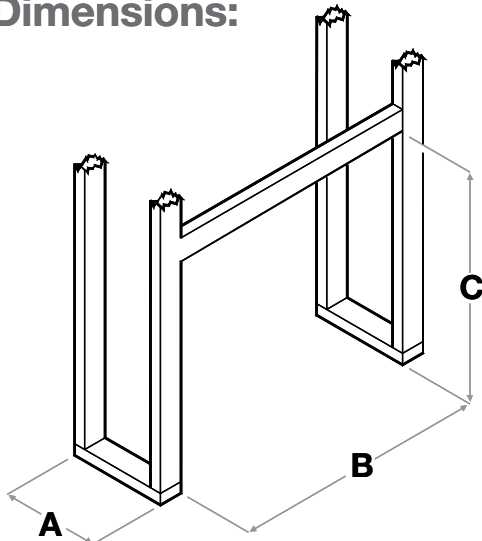

#### Accessories

**BFGLASS39BLK**  
- Single pane, tamperproof glass door  
Dimensions:  
35-5/8" W x 22-1/4" H x 1/2" D  
(90.5 cm x 56.5 cm x 1.4 cm)

**BFSDOOR39BLK**  
- Glass swing doors with black accents  
Dimensions:  
35-1/2" W x 22-3/8" H x 1-3/4" D  
(90.0 cm x 56.7 cm x 4.3 cm)

**BFRC-KIT**  
- 3-stage remote control kit

**WRCPF-KIT**  
- Wall switch remote control

**BFDOOR39BLKSM**  
- Single pane, bi-fold look glass door kit  
Dimensions:  
35-5/8" W x 22-1/2" H x 1-3/4" D  
(90.4 cm x 57.2 cm x 4.3 cm)

**BF4TRIM39**  
- 4 piece black decorative raised profile trim  
Dimensions:  
42-1/4" W x 33-3/4" H x 1-1/4" D  
(107.2 cm x 85.8 cm x 3.3 cm)

**BFPLUGE**  
- Plug kit

**TS521W**  
- Wall thermostat  
- white

### Framing Dimensions:

A	B	C
16" (40.5 cm)	39" (99.1 cm)	32-7/8" (83.6 cm)
D	E	F
54" (137.2 cm)	38" (96.5 cm)	38" (96.5 cm)