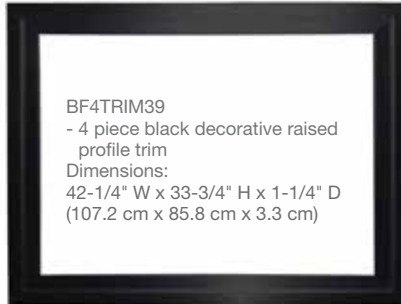

BF4TRIM39
- 4 piece black decorative raised profile trim
Dimensions:
42-1/4" W x 33-3/4" H x 1-1/4" D
(107.2 cm x 85.8 cm x 3.3 cm)