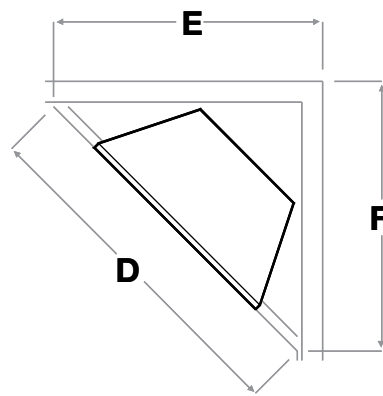

#### Accessories

**BFGLASS39BLK**  
- Single pane, tamperproof glass door  
Dimensions:  
35-5/8" W x 22-1/4" H x 1/2" D  
(90.5 cm x 56.5 cm x 1.4 cm)

**BFSDOOR39BLK**  
- Glass swing doors with black accents  
Dimensions:  
35-1/2" W x 22-3/8" H x 1-3/4" D  
(90.0 cm x 56.7 cm x 4.3 cm)

**BFRC-KIT**  
- 3-stage remote control kit

**WRCPF-KIT**  
- Wall switch remote control

**BFDOOR39BLKSM**  
- Single pane, bi-fold look glass door kit  
Dimensions:  
35-5/8" W x 22-1/2" H x 1-3/4" D  
(90.4 cm x 57.2 cm x 4.3 cm)

**BF4TRIM39**  
- 4 piece black decorative raised profile trim  
Dimensions:  
42-1/4" W x 33-3/4" H x 1-1/4" D  
(107.2 cm x 85.8 cm x 3.3 cm)

**BFPLUGE**  
- Plug kit

**TS521W**  
- Wall thermostat  
- white

### Framing Dimensions:

A	B	C
16" (40.5 cm)	39" (99.1 cm)	32-7/8" (83.6 cm)
D	E	F
54" (137.2 cm)	38" (96.5 cm)	38" (96.5 cm)