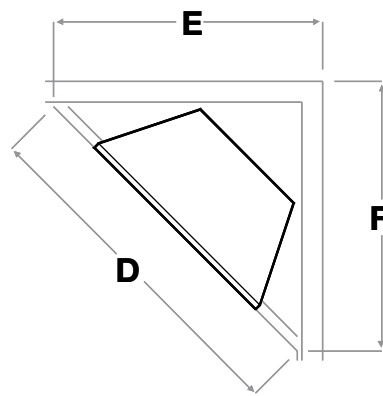

### Accessories

**BFGLASS39BLK**  
- Single pane, tamperproof glass door  
Dimensions:  
35-5/8" W x 22-1/4" H x 1/2" D  
(90.5 cm x 56.5 cm x 1.4 cm)

**BFSDOOR39BLK**  
- Glass swing doors with black accents  
Dimensions:  
35-1/2" W x 22-3/8" H x 1-3/4" D  
(90.0 cm x 56.7 cm x 4.3 cm)

**BFRC-KIT**  
- 3-stage remote control kit

**WRCPF-KIT**  
- Wall switch remote control

**BFDOOR39BLKSM**  
- Single pane, bi-fold look glass door kit  
Dimensions:  
35-5/8" W x 22-1/2" H x 1-3/4" D  
(90.4 cm x 57.2 cm x 4.3 cm)

**BF4TRIM39**  
- 4 piece black decorative raised profile trim  
Dimensions:  
42-1/4" W x 33-3/4" H x 1-1/4" D  
(107.2 cm x 85.8 cm x 3.3 cm)

**BFPLUGE**  
- Plug kit

**TS521W**  
- Wall thermostat - white

### Framing Dimensions:

A	B	C
16" (40.5 cm)	39" (99.1 cm)	32-7/8" (83.6 cm)
D	E	F
54" (137.2 cm)	38" (96.5 cm)	38" (96.5 cm)