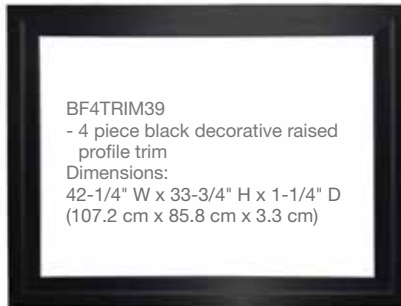

BF4TRIM39
- 4 piece black decorative raised profile trim
Dimensions:
42-1/4" W x 33-3/4" H x 1-1/4" D
(107.2 cm x 85.8 cm x 3.3 cm)