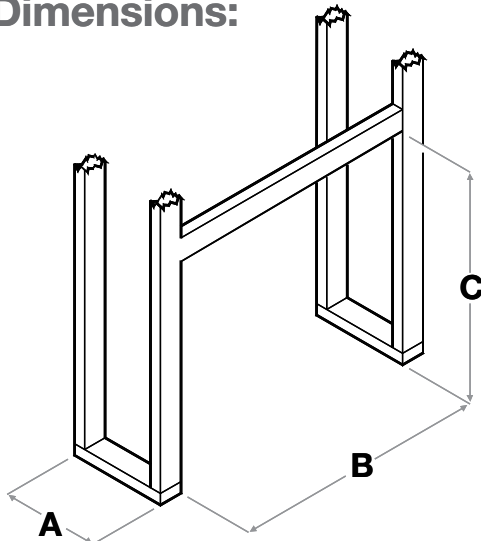

### Accessories

**BFGLASS39BLK**  
- Single pane, tamperproof glass door  
Dimensions:  
35-5/8" W x 22-1/4" H x 1/2" D  
(90.5 cm x 56.5 cm x 1.4 cm)

**BFSDOOR39BLK**  
- Glass swing doors with black accents  
Dimensions:  
35-1/2" W x 22-3/8" H x 1-3/4" D  
(90.0 cm x 56.7 cm x 4.3 cm)

**BFRC-KIT**  
- 3-stage remote control kit

**WRCPF-KIT**  
- Wall switch remote control

**BFDOOR39BLKSM**  
- Single pane, bi-fold look glass door kit  
Dimensions:  
35-5/8" W x 22-1/2" H x 1-3/4" D  
(90.4 cm x 57.2 cm x 4.3 cm)

**BF4TRIM39**  
- 4 piece black decorative raised profile trim  
Dimensions:  
42-1/4" W x 33-3/4" H x 1-1/4" D  
(107.2 cm x 85.8 cm x 3.3 cm)

**BFPLUGE**  
- Plug kit

**TS521W**  
- Wall thermostat - white

### Framing Dimensions:

A	B	C
16" (40.5 cm)	39" (99.1 cm)	32-7/8" (83.6 cm)
D	E	F
54" (137.2 cm)	38" (96.5 cm)	38" (96.5 cm)