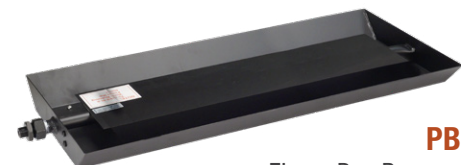

G45-2-GL-**-SS

PB

Flame Pan Burners
(Sizes: 16", 18", 20", 24", 30", 36", 42")

*These burners are shown with optional control system.