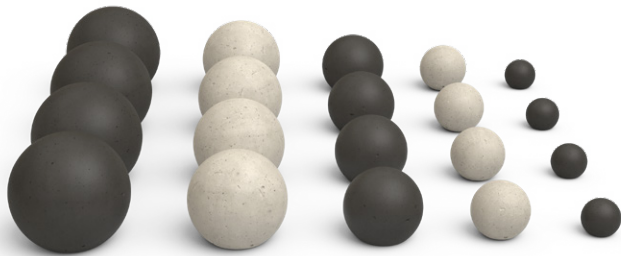

Contemporary Options

Efficient design features with a stylish, modern look to enhance your fireplace. While radiating heat and flame, they create an appearance different than a traditional gas log set – one which is captivating and spellbinding.

Scan to see the full collections, compatible burners and accessories.

Fyre Spheres