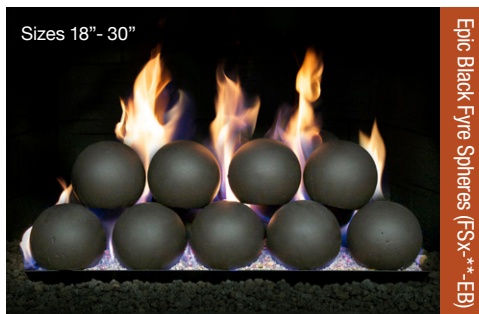

Epic Black Fyre Spheres (FSX-EB)

P45 Pan Burner System