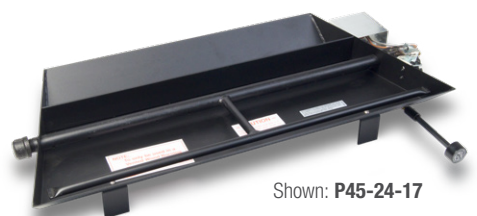

Epic Black Fyre Spheres (FSX-EB)

Shown: P45-24-17