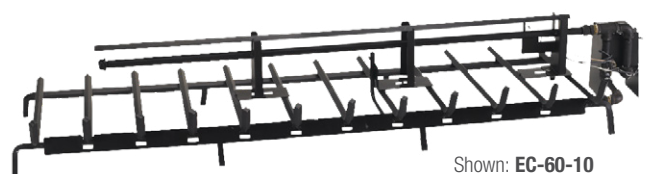

Mammoth Pine (MP)

Shown: EC-60-10