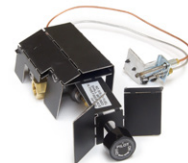

SPK-26(P)

Low Profile Safety Pilot System
(Compatible w/ **G4, G45, G45-2, & P** listed burners)