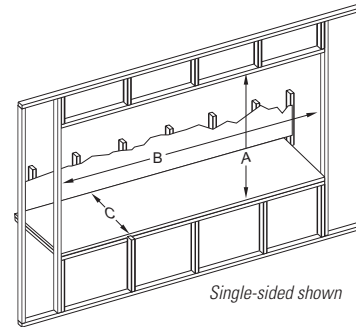

## FRAMING DIMENSIONS

	DVLL48SP	DVLL48SP w/Outdoor Kit	DVLL60	DVLL72
A	51 3/4	51 3/4	49 3/8	61 5/8
B	68	68	79 5/8	91 5/8
C	19 1/2	21 1/4	21 1/2	21 1/2

Measurements given in inches. Dimensions may vary based on install. See manual.