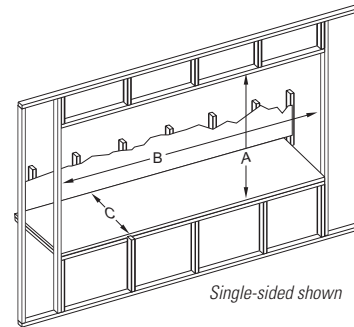

## FRAMING DIMENSIONS

	DVLL48SP	DVLL48SP w/Outdoor Kit	DVLL60	DVLL72
A	51 3/4	51 3/4	49 3/8	61 5/8
B	68	68	79 5/8	91 5/8
C	19 1/2	21 1/4	21 1/2	21 1/2

Measurements given in inches. Dimensions may vary based on install. See manual.