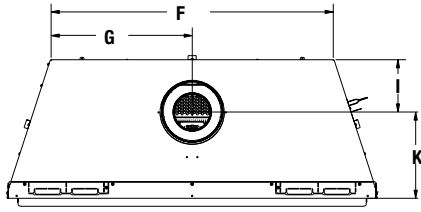

High-Definition Driftwood
Log Set for 55" Models

High-Definition Driftwood
Log Set for 45" Models

High-Definition Driftwood
Log Set for 35" Models

River Rock Assorted Set

CONTROL

Thermostatic
Remote
(Optional)

Hand-Held
On/Off
Remote
(Optional)

APPLIANCE SPECIFICATIONS

* C and D are viewing area dimensions

LEFT SIDE VIEW

RIGHT SIDE VIEW

	DRL2035	DRL2045	DRL2055
A	24-3/4"	24-3/4"	24-3/4"
B	23-1/4"	23-1/4"	23-1/4"
C	16-3/4"	16-3/4"	16-3/4"
D	30"	40"	50"
E	35-1/2"	45-1/2"	55-1/2"
F	24-3/4"	34-3/4"	44-3/4"
G	12-3/8"	17-3/8"	22-3/8"
H	32-7/8"	42-7/8"	52-7/8"
I	6-1/2"	6-1/2"	6-1/2"
J	17"	17"	17"
K	10-5/8"	10-5/8"	10-5/8"