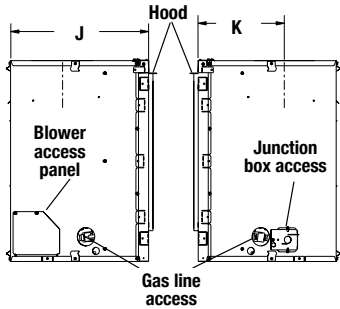

High-Definition Driftwood
Log Set for 55" Models

High-Definition Driftwood
Log Set for 45" Models

High-Definition Driftwood
Log Set for 35" Models

River Rock Assorted Set

CONTROL

Thermostatic
Remote
(Optional)

Hand-Held
On/Off
Remote
(Optional)

APPLIANCE SPECIFICATIONS

* C and D are viewing area dimensions

LEFT SIDE VIEW

RIGHT SIDE VIEW

	DRL2035	DRL2045	DRL2055
A	24-3/4"	24-3/4"	24-3/4"
B	23-1/4"	23-1/4"	23-1/4"
C	16-3/4"	16-3/4"	16-3/4"
D	30"	40"	50"
E	35-1/2"	45-1/2"	55-1/2"
F	24-3/4"	34-3/4"	44-3/4"
G	12-3/8"	17-3/8"	22-3/8"
H	32-7/8"	42-7/8"	52-7/8"
I	6-1/2"	6-1/2"	6-1/2"
J	17"	17"	17"
K	10-5/8"	10-5/8"	10-5/8"