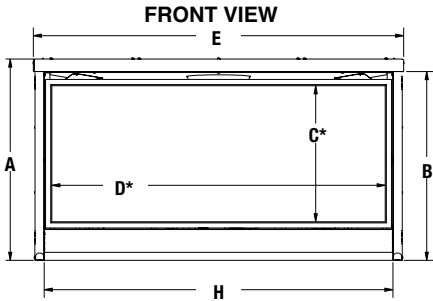

High-Definition Driftwood
Log Set for 55" Models

High-Definition Driftwood
Log Set for 45" Models

High-Definition Driftwood
Log Set for 35" Models

River Rock Assorted Set

CONTROL

Thermostatic
Remote
(Optional)

Hand-Held
On/Off
Remote
(Optional)

APPLIANCE SPECIFICATIONS

* C and D are viewing area dimensions

LEFT SIDE VIEW

RIGHT SIDE VIEW

	DRL2035	DRL2045	DRL2055
A	24-3/4"	24-3/4"	24-3/4"
B	23-1/4"	23-1/4"	23-1/4"
C	16-3/4"	16-3/4"	16-3/4"
D	30"	40"	50"
E	35-1/2"	45-1/2"	55-1/2"
F	24-3/4"	34-3/4"	44-3/4"
G	12-3/8"	17-3/8"	22-3/8"
H	32-7/8"	42-7/8"	52-7/8"
I	6-1/2"	6-1/2"	6-1/2"
J	17"	17"	17"
K	10-5/8"	10-5/8"	10-5/8"