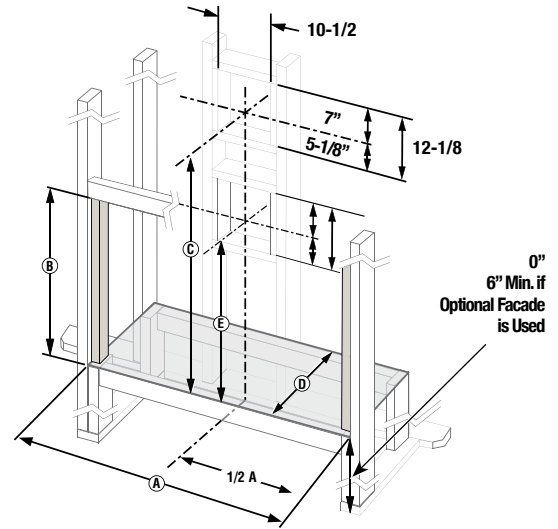

FRAMING SPECIFICATIONS

MODEL	A	B	C	D	E
DRL2035	35-7/8"	29"	42"	18"	31-1/2"
DRL2045	45-7/8"	29"	42"	18"	31-1/2"
DRL2055	55-7/8"	29"	42"	18"	N/A

C = Height for installations with 12" section directly off unit then elbow

D = for flush framing.

E = Height for installations with elbow directly off unit (see note below)

* Minimum opening size; additional 1/8" per side is recommended.

NOTE: Framing specifications do NOT apply for flexible venting. When using flexible venting, refer to the kit requirements for framing specifications.

NOTE: 35" & 45" model = Strongly recommend at least 1 ft of vertical rise directly off top of unit.

55" = 1 ft of vertical rise is required directly off unit.

On the Cover: DRL2035 fireplace with reflective black crushed glass media

© 2020 Innovative Hearth Products
785726M 03/20

Visit us online
SuperiorFireplaces.us.com