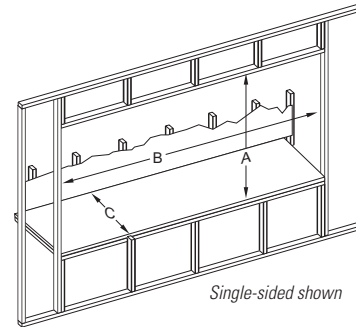

BTUS BY MODEL

	DVLL48SP	DVLL60	DVLL72
Natural Gas	37,000	46,000	52,500
Propane	34,000	42,500	50,000

FRAMING DIMENSIONS

	DVLL48SP	DVLL48SP w/Outdoor Kit	DVLL60	DVLL72
A	51 3/4	51 3/4	49 3/8	61 5/8
B	68	68	79 5/8	91 5/8
C	19 1/2	21 1/4	21 1/2	21 1/2

Measurements given in inches. Dimensions may vary based on install. See manual.

WARRANTY: 10-year Limited Warranty on Combustion Chamber, Limited Lifetime on Glass. All other parts carry a three-year limited warranty. All remote controls and lighting systems carry a one-year limited warranty.

Empire is committed to continuous product improvement; specifications are subject to change without notice. Dimensions in this brochure are approximate; read and follow the framing dimensions in the owners manual supplied with your Empire product.

Refer to your Owner's Manual for complete installation and safety information.

Authorized Dealer:

Member of the following industry associations:

This appliance is design-certified to the ANSI standard by:

SINCE 1932

918 Freeburg Avenue
Belleville, IL 62220
info@empirecomfort.com