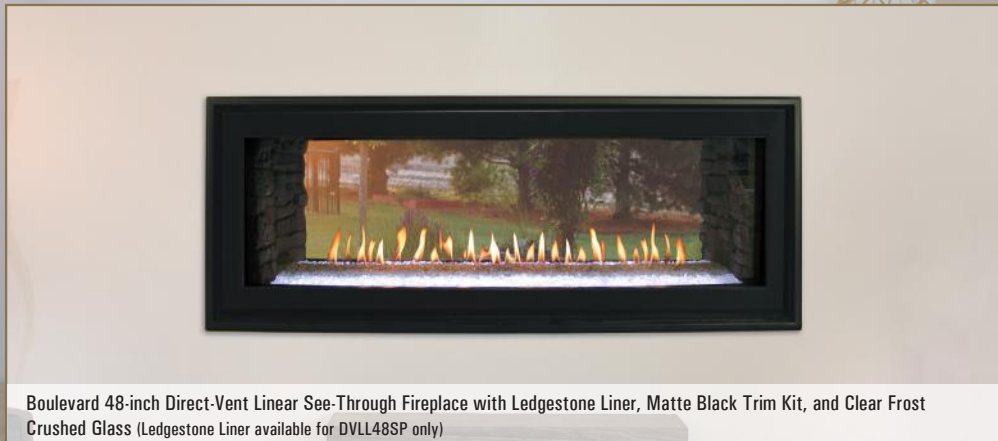

BOULEVARD 48-INCH SEE-THROUGH, 60-INCH, and 72-INCH
Linear Direct-Vent Fireplaces

Boulevard

Boulevard 60-inch Direct-Vent Linear Fireplace with Black Porcelain Liner, Pewter Trim Kit, and Clear Frost Crushed Glass (shown in wood-grain porcelain tile custom surround)

Boulevard 60-inch Direct-Vent Linear Fireplace with Ridgeback Corrugated Liner, and Logs, Rocks and Coils (shown in tile custom surround)

Boulevard 48-inch Direct-Vent Linear See-Through Fireplace with Ledgestone Liner, Matte Black Trim Kit, and Clear Frost Crushed Glass (Ledgestone Liner available for DVLL48SP only)

Boulevard 72-inch Direct-Vent Linear Fireplace with Black Glass Liner, Driftwood Log Set, Multi-color LED Lighting, and Clear Frost Crushed Glass (shown in tile custom surround)

BIG, BOLD, BOULEVARD.

Boulevard Linear Fireplaces provide the perfect scale for today's large spaces – from a spacious family room to a hotel lobby to an upscale restaurant.

The fully recessed burner fills the fireplace with lively flames. Crushed glass covers the fireplace floor (available in a variety of colors), while the lighting lets you set the perfect mood. Select translucent shades of crushed glass to allow the under-floor lighting system to shine through, or choose to accent with other glass colors including our droplets.