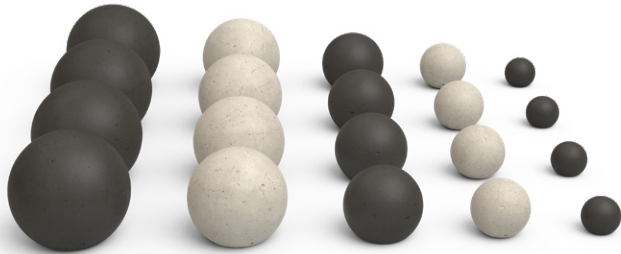

Contemporary Options

Efficient design features with a stylish, modern look to enhance your fireplace. While radiating heat and flame, they create an appearance different than a traditional gas log set – one which is captivating and spellbinding.

Scan to see the full collections, compatible burners and accessories.

Fyre Spheres