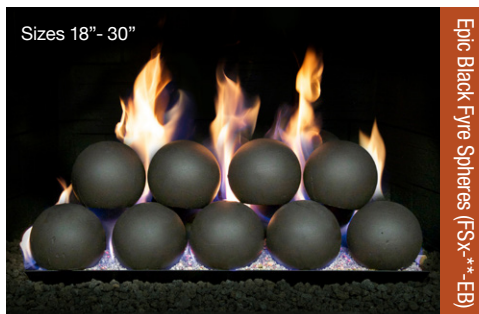

G31 3-Tiered Burner System