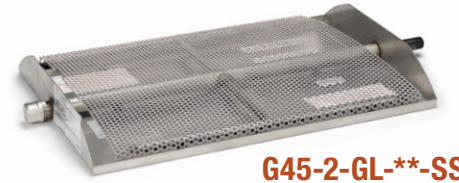

G45-2-GL-**-SS
Stainless Steel See-Thru Triple T Glass Burners
(Sizes: 16/19", 18/20", 24", 30", 36", 42", 48", 60")