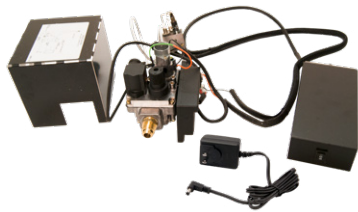

EPK-3V(P)-TR

High Capacity, 110V Electronic Valve Kit
(Compatible w/ **G4, G45, & G45-2** listed burners)