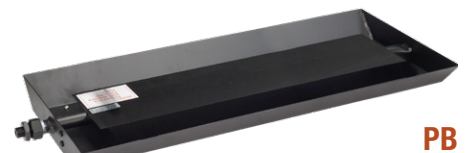

PB
Flame Pan Burners
(Sizes: 16", 18", 20", 24", 30", 36", 42")

*These burners are shown with optional control system.