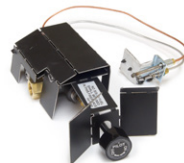

SPK-26(P)

Low Profile Safety Pilot System
(Compatible w/ **G4, G45, G45-2, & P** listed burners)