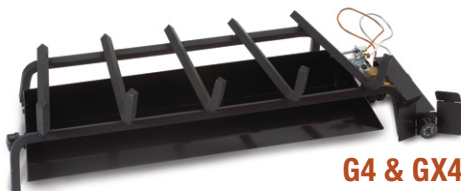

Scan to see the full list of vented burners.

G4 & GX4
Glowing Ember Burners*
(Sizes: 12", 16/19", 18/20", 24", 30", 36", 42", 48", 60")

G45 & GX45
Triple T Burners*
(Sizes: 16/19", 18/20", 24", 30", 36", 42", 48", 60")