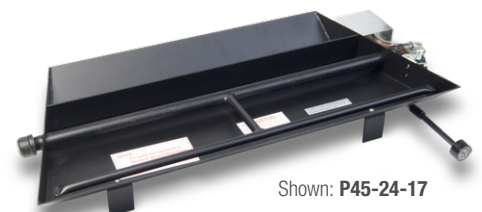

Scan to see the full collections, compatible burners and accessories.

See-Thru Gas Log Sets

G52 Radiant Fyre Burner System

G31 3-Tiered Burner System

P45 Pan Burner System

Epic Burner System

Contemporary Options