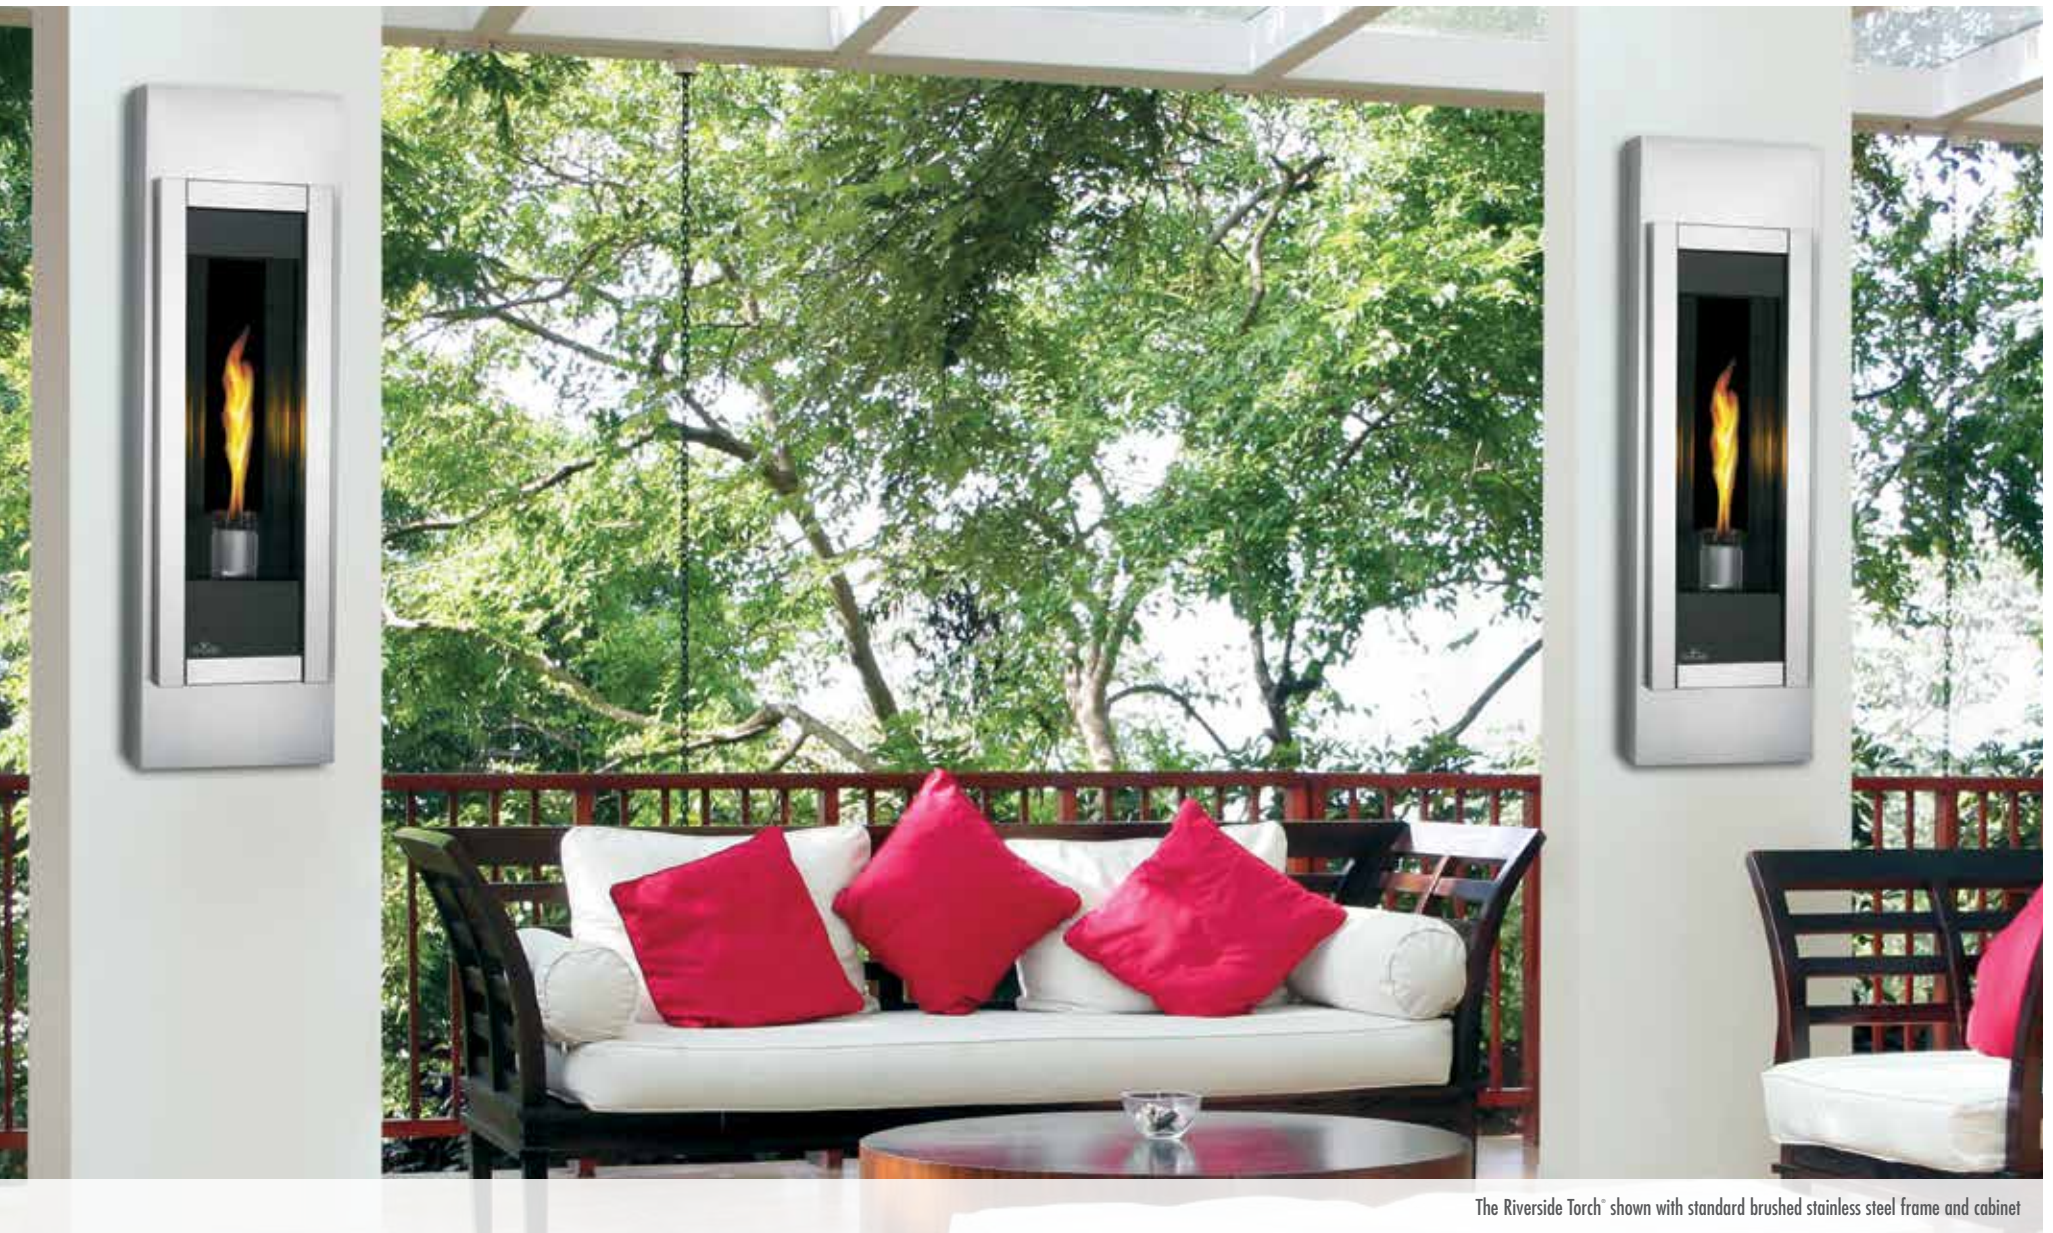

Consult your owner's manual for complete and up-to-date measurements and installation instructions for proper clearances to combustible materials.

Riverside Torch®

Cutting Edge Slim Design

The Riverside Torch® Features a cutting edge slim design, towering single flame, MIRRO-FLAME™ Porcelain Reflective Radiant Panels and fuel saving electronic ignition that make this outdoor fireplace perfect for residential or commercial installations. Constructed from durable stainless steel, powder coated and porcelain materials that stand up to the toughest outdoor environments. The ideal accent piece for entrance ways, gardens, patios and outdoor rooms.

Convenient On/Off and Accent
 Light Switches
 (included)

The Riverside Torch[®] shown with standard brushed stainless steel frame and cabinet

MIRRO-FLAME[®] Porcelain Reflective Radiant Panels (included)