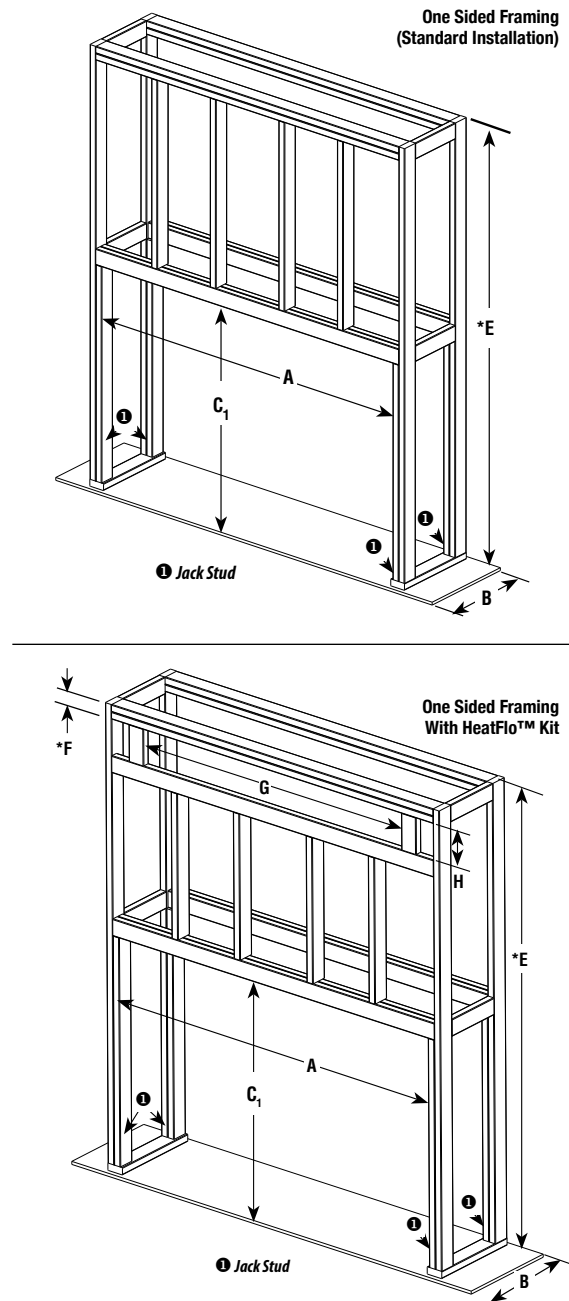

FRAMING SPECIFICATIONS

DRL4060 FRAMING DIMENSIONS

60" Models	A	B	C ₁	E	F	G	H
One Sided Framing	74-1/4"	19-1/2"	48-1/2"	84"	—	—	—
One Sided Framing HeatFlo Kit	74-1/4"	19-1/2"	48-1/2"	84"	3"	62"	7-1/2"

- E. Minimum height from appliance base to ceiling
- F. Minimum Opening Distance from Ceiling to Allow for Min Distance from HeatFlo Register to Ceiling of 6"