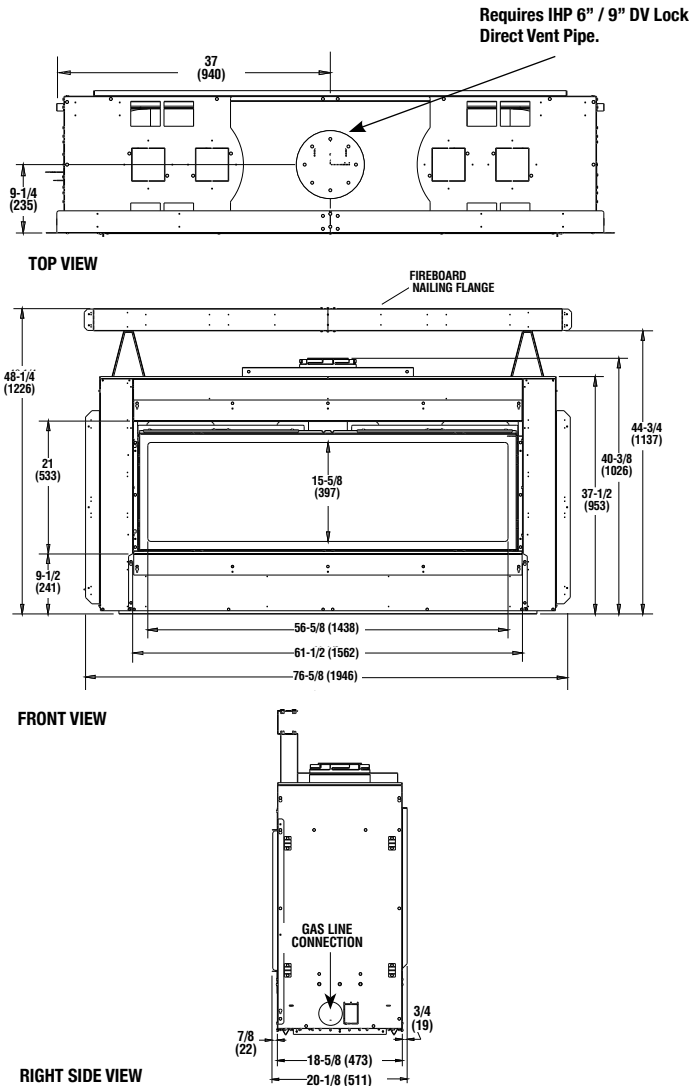

APPLIANCE SPECIFICATIONS

- REFER TO INSTALLATION MANUAL FOR ALL REQUIRED CLEARANCES TO COMBUSTIBLES.

FIREPLACE BTU OPERATING RANGE

MODEL	FUEL	BTU/HR	AFUE	P4
DRL 4060-B	NG	40,000-28,000	52.6	55.1
DRL 4060-B	LP	40,000-30,000	52.6	54.0

IMPORTANT NOTES:

As with any fireplace, this appliance is extremely hot during operation. Read and understand all operating instructions before using this appliance. For further information, consult your dealer.

Local conditions, such as elevation and choice of fuel will affect overall appearance of the fire and heating performance. Performance can also vary with home design and insulation, ceiling height, accessories chosen and appliance location.

Diagrams, illustrations and photographs are not to scale — consult installation instructions. Product designs, materials, dimensions, specifications, colors and prices are subject to change or discontinuance without notice.