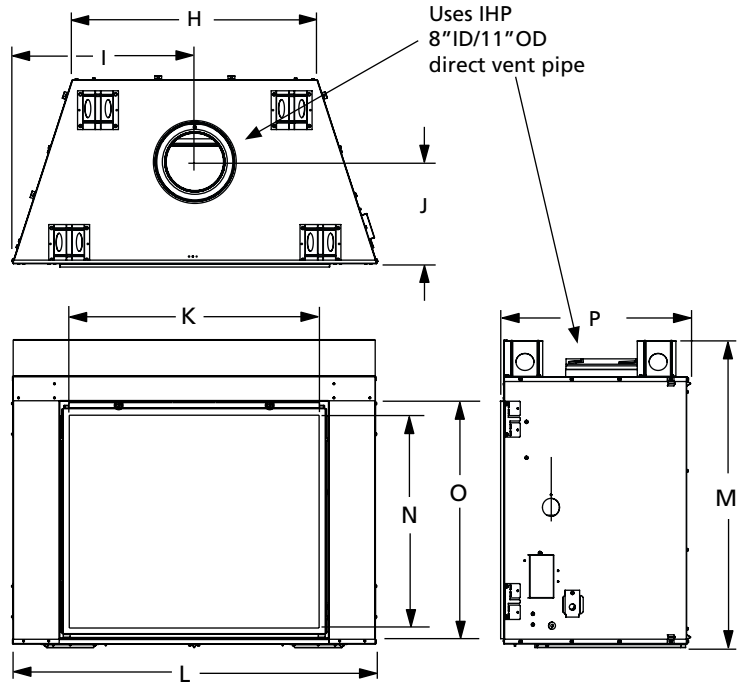

APPLIANCE SPECIFICATIONS

	DRT6340	DRT6345
H	34"	40-1/8"
I	25-5/16"	28-3/8"
J	14-1/8"	14-1/8"
K	34-3/4"	40-59/64"
L	50-5/8"	56-11/16"
M	45"	50"
N	29-9/32"	34-1/2"
O	33-3/32"	38-3/32"
P	26-15/32"	26-15/32"

FIREPLACE EFFICIENCIES — Listed to ANSI Z21.50 as a decorative gas appliance.

MODEL	FUEL	BTU/HR	P4/ENERGUIDE
DRT6340	NG	32,000/50,000	35.8%
DRT6340	LP	32,000/50,000	42.0%
DRT6340TYN	NG	26,500/42,000	47.0%
DRT6345	NG	40,000/57,000	47.2%
DRT6345	LP	43,000/56,000	47.0%
DRT6345TYN	NG	35,000/48,000	47.2%

On the Cover: DRT6340 shown with Buff Rustic ceramic fiber liners and Split Oak log set.

IMPORTANT NOTES:

As with any fireplace, this appliance is extremely hot during operation. Read and understand all operating instructions before using this appliance. For further information, consult your dealer.

Local conditions, such as elevation, wind, vent configuration and choice of fuel will affect overall appearance of the fire and heating performance. Performance can also vary with home design and insulation, climate, condition and type of fuel used, appliance location, burn rate, accessories chosen, chimney installation and how the appliance is operated.

Diagrams, illustrations and photographs are not to scale—consult installation instructions. Product designs, materials, dimensions, specifications, colors and prices are subject to change or discontinuance without notice.

© 2018 Innovative Hearth Products

785629M 07/18

Visit us online
SuperiorFireplaces.us.com