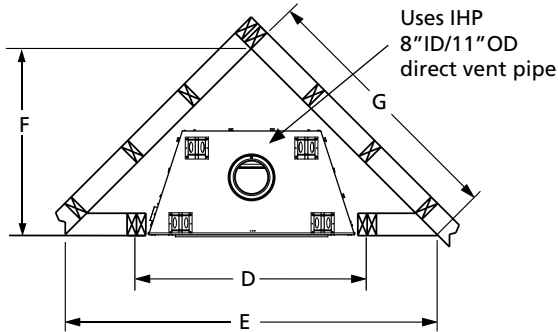

CORNER FRAMING SPECIFICATIONS

	DRT6340	DRT6345
D	50-5/8"	56-3/4"
E	83-5/8"	89-7/8"
F	41-7/8"	44-7/8"
G	59-1/8"	63-1/2"