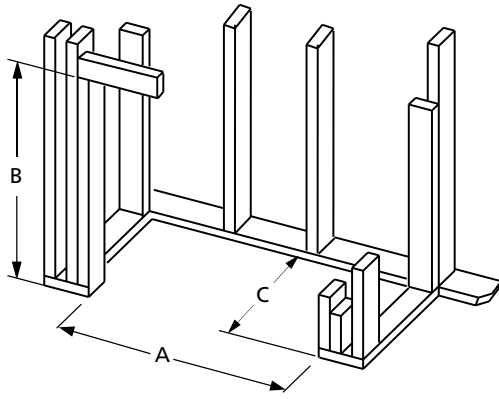

## FLAT WALL FRAMING SPECIFICATIONS

	DRT6340	DRT6345
A	50-3/4"	56-7/8"
B	45"	50"
C	26"	26"