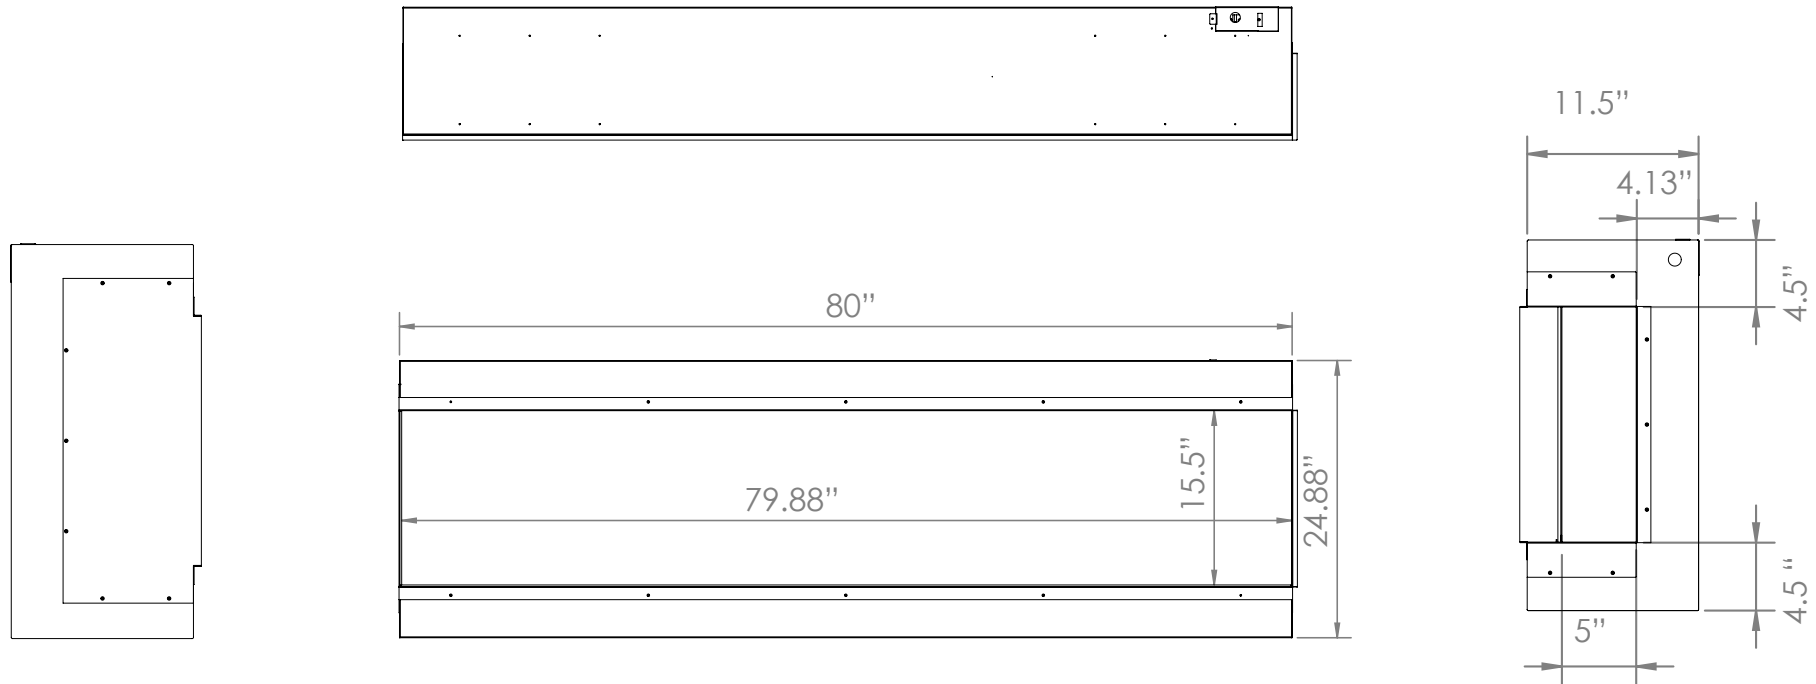

Part Number	LPM-8016
Series	Landscape Pro Multiview