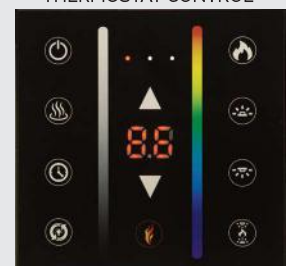

LINEAR

LANDSCAPE PRO™ SLIM SERIES

Built-in Clean Face Electric Fireplace

Landscape Pro™ Slim 56"

MODERN  FLAMES

LANDSCAPE PRO™ SLIM SERIES

Built-in Clean Face Electric Fireplace

The Landscape Pro Slim electric fireplace is the perfect option for any customer looking for a unique frameless look installed into a 2" x 6" wall. This new Slim model in the Landscape Pro Series features independently controlled flame plus up & down lighting with an edge-to-edge viewing area. This Pro Series model features NEW Hybrid-FX™ flame technology, high intensity LED lighting and active ember bed, Driftwood Logs & Wi-Fi controls all as standard features. The Landscape Pro Slim features a 5000 BTU heater, remote and wireless control and comes in 5 linear sizes, 44" | 56" | 68" | 80" | 96".

Landscape Pro Slim 56"

STANDARD FEATURES

-  Hybrid-FX™ Flame Technology
-  Flame, Ember Bed & Down lighting Controlled, Independently or Together
-  2 Different Ember Bed Stone Styles
-  Full Flame Viewing Area
-  Fully Finished Clean Face Installation
-  Finish Trim Kit Included
-  5,000 BTU Variable Heater
-  Variable Flames
-  Remote Control
-  Hidden Manual Controls
-  Wi-Fi Controls with Modern Flames App

STANDARD CONTROLS

REMOTE CONTROL & MANUAL CONTROL

MODERN FLAMES
FULL FEATURED
WiFi APP

UPGRADE CONTROL

WIRELESS WALL TETHER WITH THERMOSTAT CONTROL

LANDSCAPE PRO™ SLIM SERIES

Driftwood Logs & Acrylic Ember Bed Included Standard

Fireplace Available in 5 Standard Linear Widths:

44"

56"

68"

80"

96"

Flames & Ember Bed Colors - Several Color Combinations Available & Controlled Independently

Landscape Pro Slim 56"