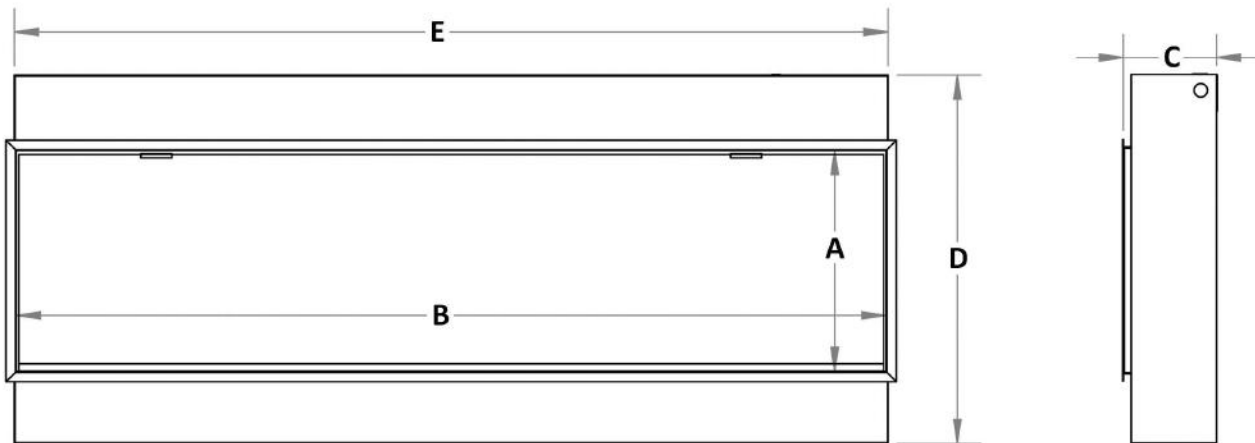

Comes Standard with 2 Types of Acrylic Media: Smoke & Clear

LANDSCAPE PRO™ SLIM

Dimension Specs

LANDSCAPE PRO SLIM DIMENSIONAL SPECS

MODEL #	A	B	C	D	E	FRAMING (WxHxD)
LPS-4414	14	44	6	23.75	44.25	44.5 W x 24 H x 5.5 D
LPS-5614	14	56	6	23.75	56.25	56.5 W x 24 H x 5.5 D
LPS-6814	14	68	6	23.75	68.25	68.5 W x 24 H x 5.5 D
LPS-8014	14	80	6	23.75	80.25	80.5 W x 24 H x 5.5 D
LPS-9614	14	96	6	23.75	96.25	96.5 W x 24 H x 5.5 D

LANDSCAPE PRO SLIM 56" DIMENSIONAL DRAWING SHOWN

ModernFlames.com

3515 E. Atlanta Ave. Phoenix, AZ 85040

(602) 268-9353 • (877) 246-9353

INNOVATING THE INDUSTRY STANDARDS OF TOMORROW