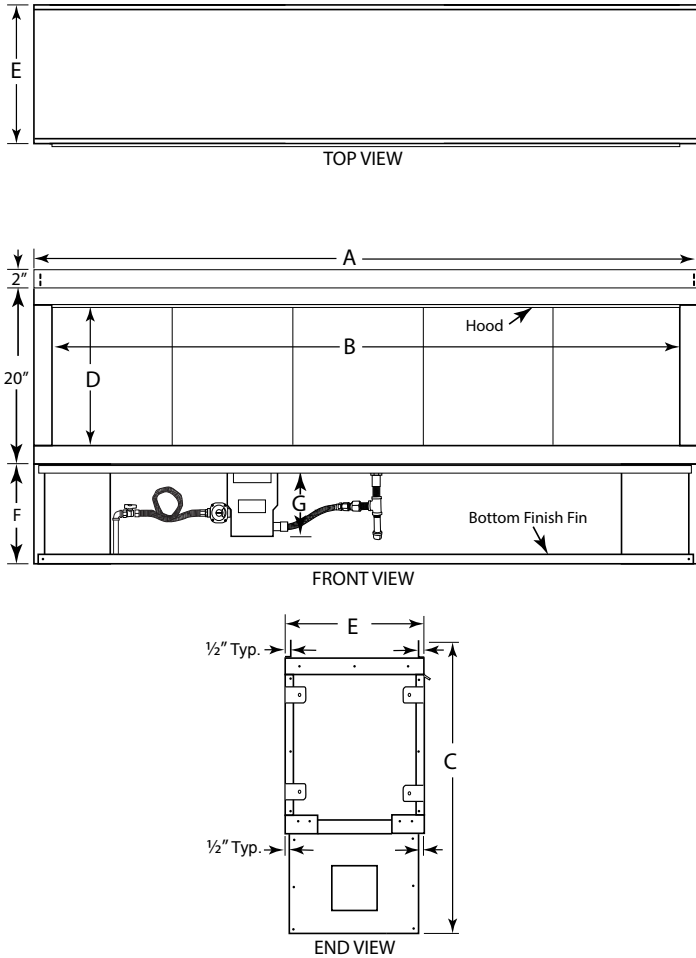

VRE4636 shown with Sapphire Blue large crushed glass media & included see-through kit

INTERIOR MEDIA OPTIONS

Diamond Crystal (included)

Sapphire Blue

Onyx Black

APPLIANCE SPECIFICATIONS

VRE4600

	36	48	60	72
A	40"	52"	64"	76"
B	36"	48"	60"	72"
C	33-1/2"	33-1/2"	33-1/2"	33-1/2"
D	16"	16"	16"	16"
E*	16-1/4"*	16-1/4"*	16-1/4"*	16-1/4"*
F	11-1/2"	11-1/2"	11-1/2"	11-1/2"
G	8-3/4"	8-3/4"	8-3/4"	8-3/4"

* Subtract 1/4" for see-through applications.

FRAMING SPECIFICATIONS

VRE4600

	36	48	60	72
A	40-1/2"	52-1/2"	64-1/2"	76-1/2"
B	33-3/4"	33-3/4"	33-3/4"	33-3/4"
C ¹ SINGLE SIDED DEPTH	16-1/4"	16-1/4"	16-1/4"	16-1/4"
C ² SEE-THROUGH DEPTH	15"	15"	15"	15"