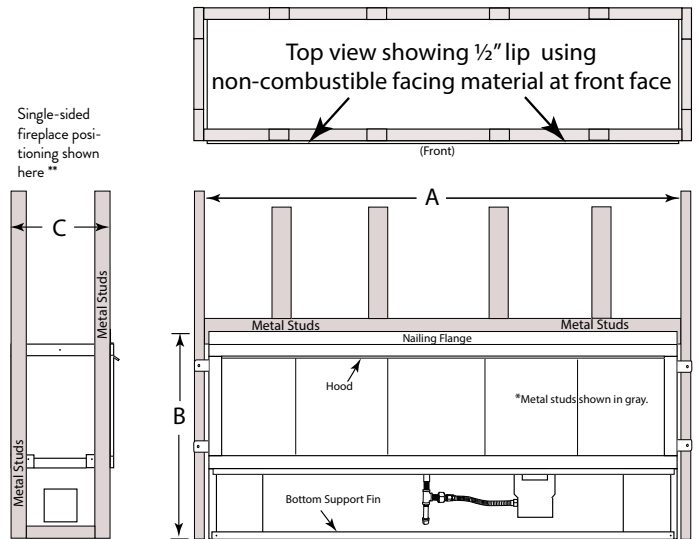

FEATURES

- 🔥 Available in 36", 48", 60" and 72" linear configurations
- 🔥 Single-sided configuration with see-through kit included
- 🔥 Mood enhancing, adjustable full-spectrum interior LED lighting
- 🔥 Diamond Crystal large crushed glass media included (Optional colors available)
- 🔥 Dual-Glass deflector shield protects flames from wind
- 🔥 Fuel-saving electronic ignition
- 🔥 Stainless steel construction for long-lasting outdoor use
- 🔥 Wall-mounted control box allows control of flames and interior lights
- 🔥 Optional on/off, high/low, CPI/IPI remote control
- 🔥 Optional stainless steel weather cover
- 🔥 LP gas conversion kit sold separately
- 🔥 20-year limited warranty

VRE4636 shown with Sapphire Blue large crushed glass media & included see-through kit

INTERIOR MEDIA OPTIONS

Diamond Crystal (included)

Sapphire Blue

Onyx Black

APPLIANCE SPECIFICATIONS

VRE4600

	36	48	60	72
A	40"	52"	64"	76"
B	36"	48"	60"	72"
C	33-1/2"	33-1/2"	33-1/2"	33-1/2"
D	16"	16"	16"	16"
E*	16-1/4"*	16-1/4"*	16-1/4"*	16-1/4"*
F	11-1/2"	11-1/2"	11-1/2"	11-1/2"
G	8-3/4"	8-3/4"	8-3/4"	8-3/4"

* Subtract 1/4" for see-through applications.

FRAMING SPECIFICATIONS

VRE4600

	36	48	60	72
A	40-1/2"	52-1/2"	64-1/2"	76-1/2"
B	33-3/4"	33-3/4"	33-3/4"	33-3/4"
C ¹ SINGLE SIDED DEPTH	16-1/4"	16-1/4"	16-1/4"	16-1/4"
C ² SEE-THROUGH DEPTH	15"	15"	15"	15"