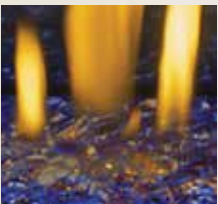

Media Options

Premium Birch Log Kit with Shore Fire Kit

Beach Fire Kit

Shore Fire Kit (sand included)

Mineral Rock Kit

Beach Fire, Shore Fire and Mineral Rock Kits combined

Contemporary Log Kit on Shore Fire Kit

Nickel Stix on Topaz Glass Embers

Wrought Iron Globes with Shore Fire Kit

Blue Glass Embers

Amber Glass Embers

Black Glass Embers

Topaz Glass Embers

Clear Glass Embers

Red Glass Embers

Blue Glass Beads

Amber Glass Beads

Black Glass Beads

Topaz Glass Beads

Clear Glass Beads