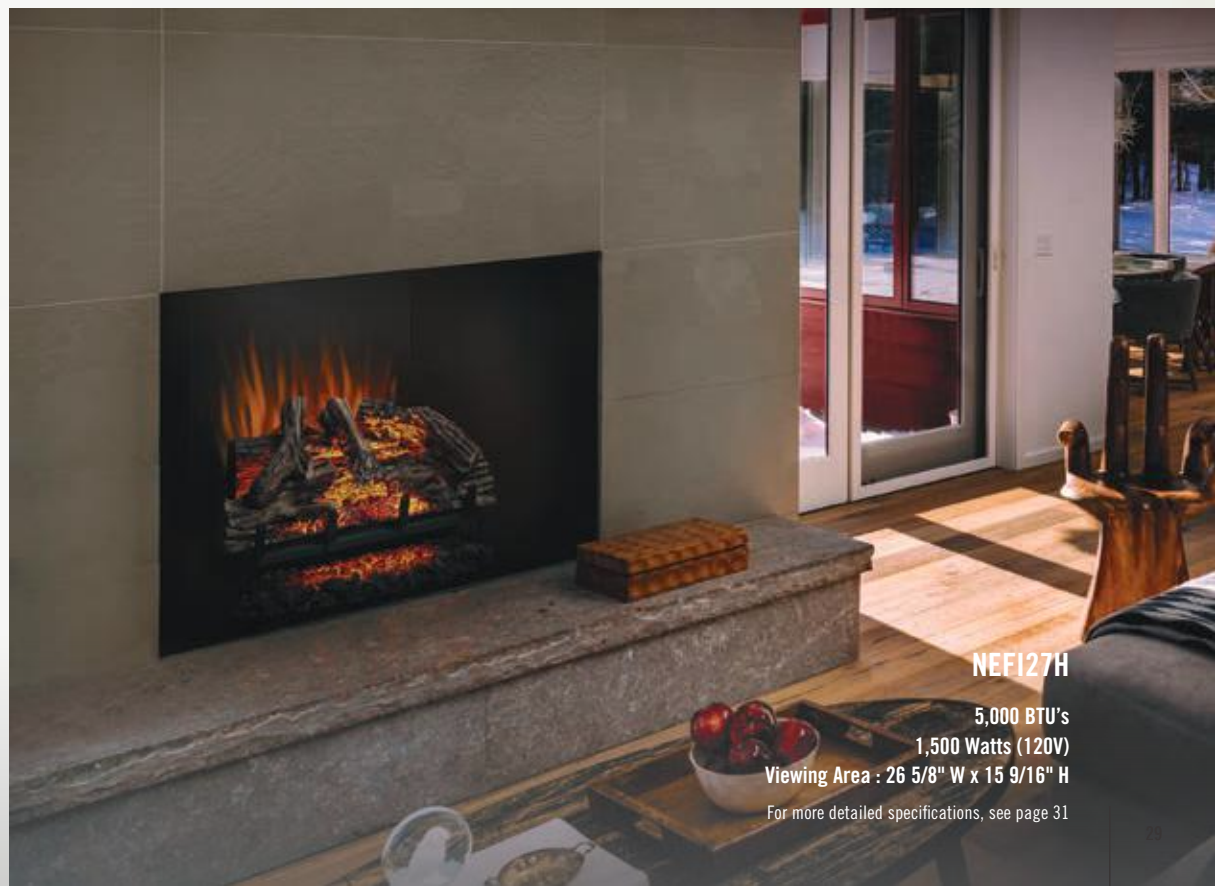

NEF127H

5,000 BTU's
1,500 Watts (120V)

Viewing Area : 26 5/8" W x 15 9/16" H

For more detailed specifications, see page 31