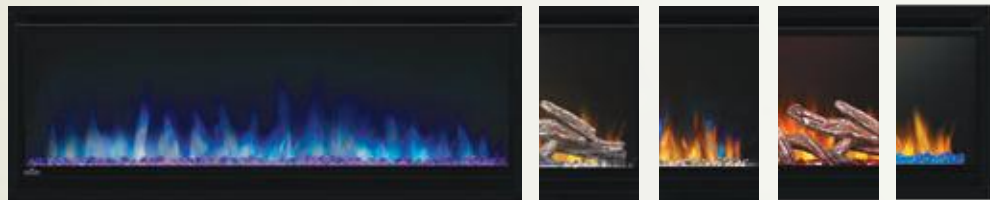

42" 50" 60" 74" 100"

LOW ENERGY
LED
HIGH INTENSITY