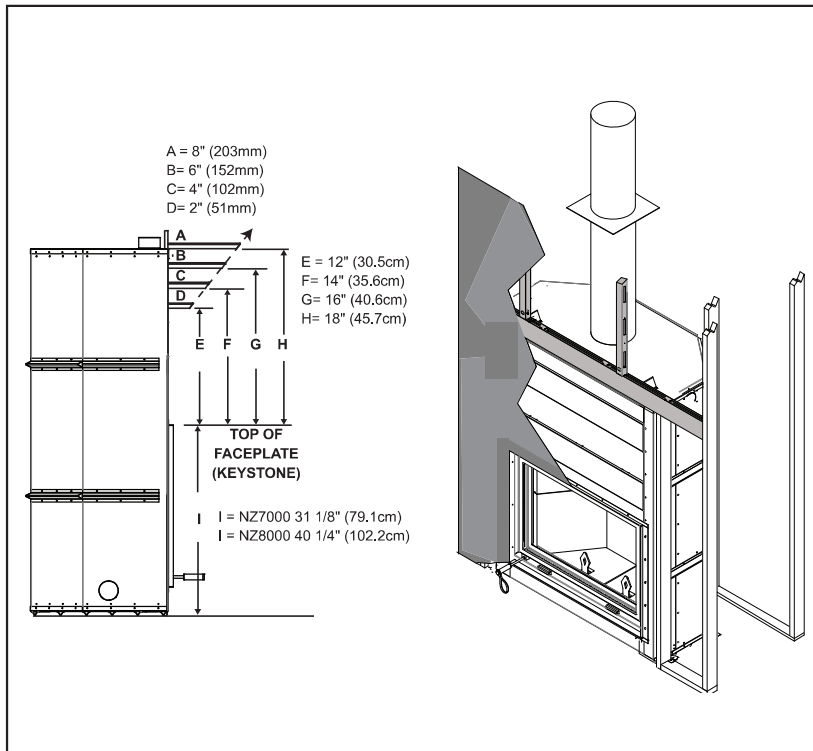

Specifications

Model	Width		Height		Depth		Viewing Area
	Actual	Framing	Actual	Framing	Actual	Framing	
NZ8000	59 5/8	60	80 13/16	81 1/4	30 5/16	30 9/16	28 1/2 x 42

Dimensions

Typical Chimney Installation

Product information provided is not complete and is subject to change without notice. Please consult the installation manual for the most up to date installation information.

Minimum Enclosure Clearances

Framing

Minimum Mantel Clearances

Finishing Material

Spécifications

Modèle	Largeur		Hauteur		Profondeur		Dimensions de Vision
	Réel	Ossature	Réel	Ossature	Réel	Ossature	
NZ8000	59 5/8	60	80 13/16	81 1/4	30 5/16	30 9/16	28 1/2 x 42