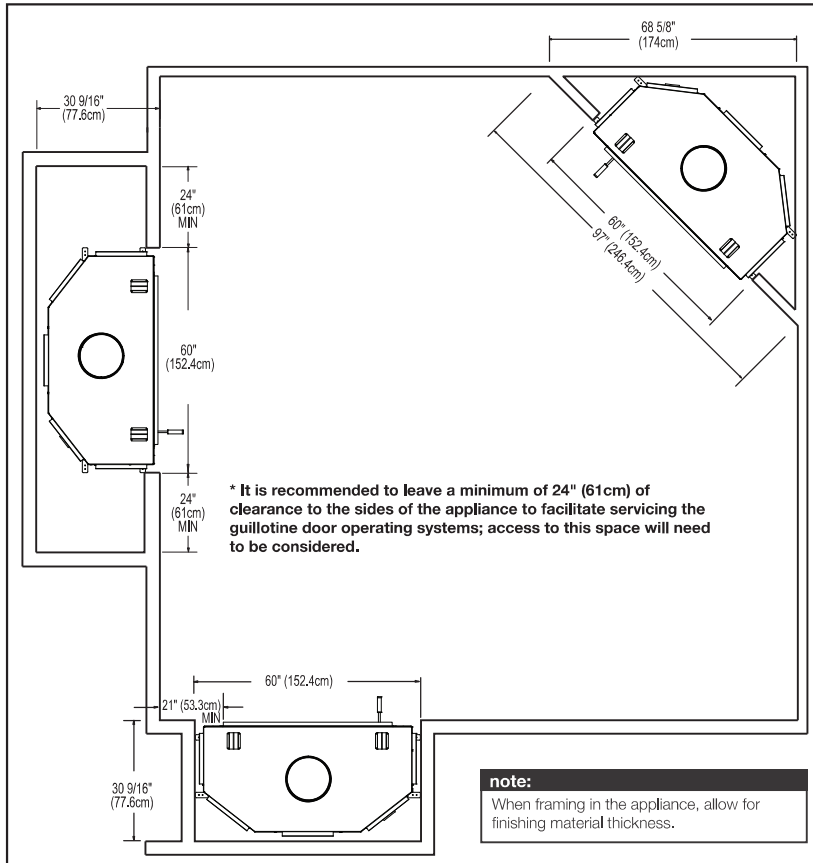

Specifications

Model	Width		Height		Depth		Viewing Area
	Actual	Framing	Actual	Framing	Actual	Framing	
NZ8000	59 5/8	60	80 13/16	81 1/4	30 5/16	30 9/16	28 1/2 x 42

Dimensions

Typical Chimney Installation

Product information provided is not complete and is subject to change without notice. Please consult the installation manual for the most up to date installation information.

Minimum Enclosure Clearances

Framing

Minimum Mantel Clearances

Finishing Material

Spécifications

Modèle	Largeur		Hauteur		Profondeur		Dimensions de Vision
	Réel	Ossature	Réel	Ossature	Réel	Ossature	
NZ8000	59 5/8	60	80 13/16	81 1/4	30 5/16	30 9/16	28 1/2 x 42