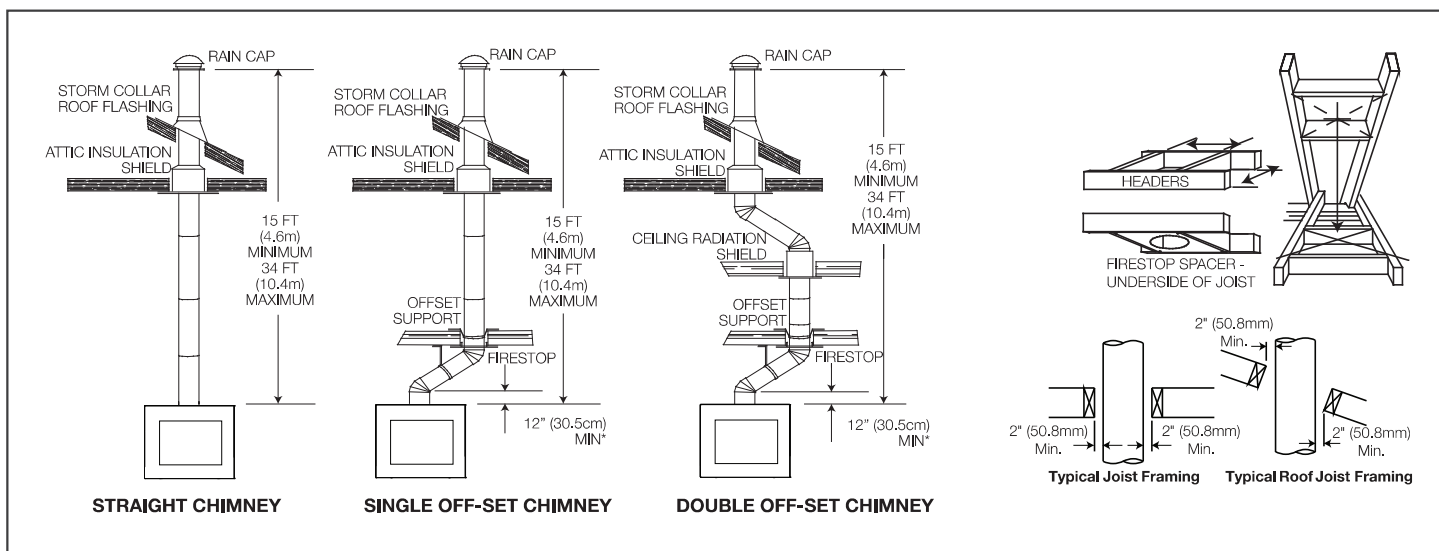

Specifications

Model	Width		Height		Depth		Viewing Area
	Actual	Framing	Actual	Framing	Actual	Framing	
NZ8000	59 5/8	60	80 13/16	81 1/4	30 5/16	30 9/16	28 1/2 x 42

Dimensions

Typical Chimney Installation

Product information provided is not complete and is subject to change without notice. Please consult the installation manual for the most up to date installation information.

Minimum Enclosure Clearances

Framing

Minimum Mantel Clearances

Finishing Material

Spécifications

Modèle	Largeur		Hauteur		Profondeur		Dimensions de Vision
	Réel	Ossature	Réel	Ossature	Réel	Ossature	
NZ8000	59 5/8	60	80 13/16	81 1/4	30 5/16	30 9/16	28 1/2 x 42