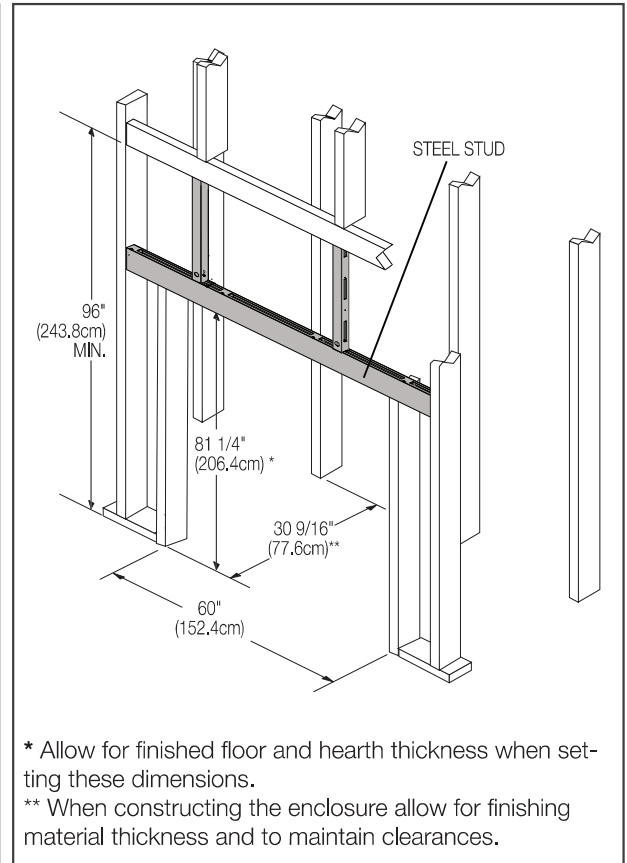

Specifications

Model	Width		Height		Depth		Viewing Area
	Actual	Framing	Actual	Framing	Actual	Framing	
NZ8000	59 5/8	60	80 13/16	81 1/4	30 5/16	30 9/16	28 1/2 x 42

Dimensions

Typical Chimney Installation

Product information provided is not complete and is subject to change without notice. Please consult the installation manual for the most up to date installation information.

Minimum Enclosure Clearances

Framing

Minimum Mantel Clearances

Finishing Material

Spécifications

Modèle	Largeur		Hauteur		Profondeur		Dimensions de Vision
	Réel	Ossature	Réel	Ossature	Réel	Ossature	
NZ8000	59 5/8	60	80 13/16	81 1/4	30 5/16	30 9/16	28 1/2 x 42