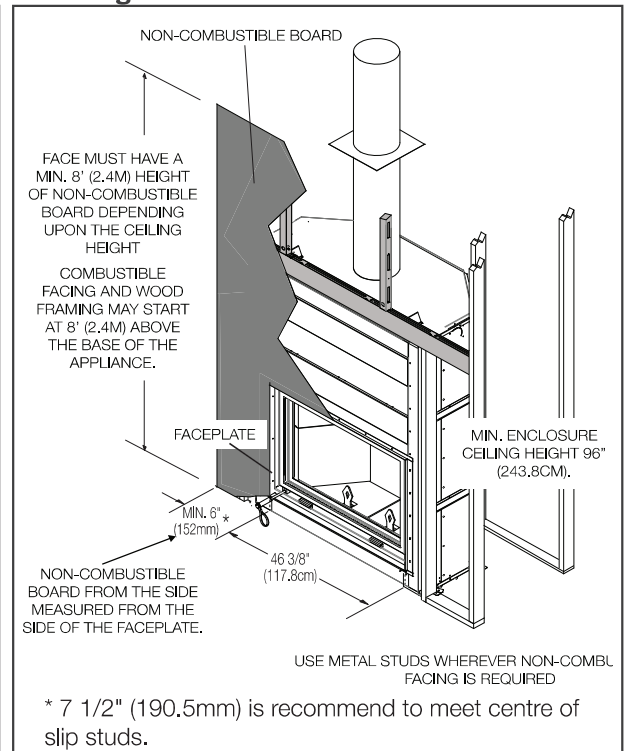

Product information provided is not complete and is subject to change without notice. Please consult the installation manual for the most up to date installation information.

Minimum Enclosure Clearances

Framing

Minimum Mantel Clearances

Finishing Material

Spécifications

Modèle	Largeur		Hauteur		Profondeur		Dimensions de Vision
	Réel	Ossature	Réel	Ossature	Réel	Ossature	
NZ8000	59 5/8	60	80 13/16	81 1/4	30 5/16	30 9/16	28 1/2 x 42