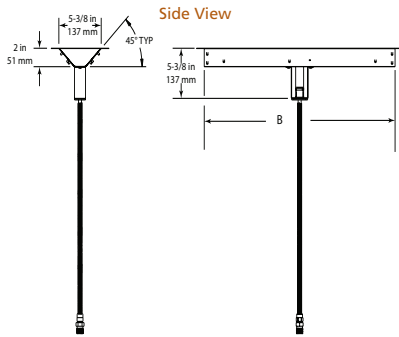

PLAZA

Model	Length	Width	Depth	Viewing Area	BTU/hr Input
Plaza-24"	24" [610]	5-3/8" [137]	5-3/8" [137]	24" x 5-3/8" [613 x 137]	32,000

Side View