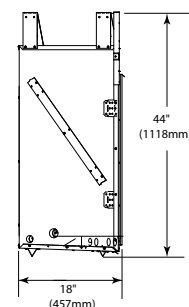

PLAZA

Model	Length	Width	Depth	Viewing Area	BTU/hr Input
Plaza-24"	24" [610]	5-3/8" [137]	5-3/8" [137]	24" x 5-3/8" [613 x 137]	32,000

	Starter Kit	Starter +1 extension	Starter + 2 extensions	Starter + 3 extensions	Starter + 4 extensions
A	26 in (660 mm)	50 in (1270 mm)	74 in (1880 mm)	98 in (2489 mm)	122 in (3099 mm)
B	24 in (610 mm)	48 in (1219 mm)	72 in (1829 mm)	96 in (2438 mm)	120 in (3048 mm)

		A	B	C	D	E
ODPLAZA-L24S	in	17	17	45	8	8
	mm	432	432	1143	203	203

LANAI

Model	Front Width		Back Width		Height		Depth		Viewing Area	BTU/hr Input
	Unit	Framing	Unit	Framing	Unit	Framing	Unit	Framing		
Lanai	57-1/4" [1454]	57-3/4" [1467]	57-1/4" [1454]	57-3/4" [1467]	36-3/8" [924]	39-1/2" [1003]	17-5/8" [448]	17-5/8" [448]	51" x 18" [1295 x 457]	55,000

COURTYARD

Model	Front Width		Back Width		Height		Depth		Viewing Area
	Unit	Framing	Unit	Framing	Unit	Framing	Unit	Framing	
Courtyard-36"	41-3/4" [1060]	43-1/2" [1105]	31-1/2" [800]	43-1/2" [1105]	44"	44-1/8" [1121]	18"	18-1/8" [459]	36" x 30-3/4" [914 x 781]
Courtyard-42"	47-3/4" [1213]	49-1/2" [1257]	37-1/2" [953]	49-1/2" [1257]	44"	44-1/8" [1121]	18"	18-1/8" [459]	42" x 30-3/4" [1067 x 781]

Drawings to the right represent the 36" and 42" combined.

Side View

MODEL	Courtyard-36"	Courtyard-42"
A	36" [914]	42" [1067]
B	41-3/4" [1060]	47-3/4" [1213]
C (back width)	31-1/2" [800]	37-1/2" [953]