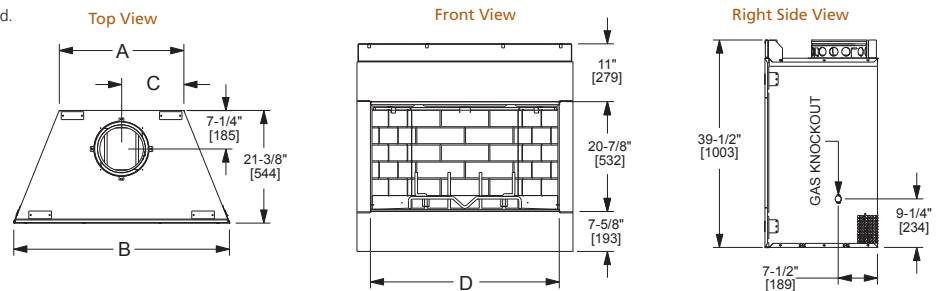

VILLA WOOD

Model	Front Width		Back Width		Height		Depth		Viewing Area
	Unit	Framing	Unit	Framing	Unit	Framing	Unit	Framing	
Villawood-36"	41" [1041]	42" [1067]	23-3/4" [603]	42" [1067]	39-1/2" [1003]	39-3/4" [1010]	21-3/8" [544]	21-1/2" [546]	36" x 20-7/8" [914 x 532]
Villawood-42"	47" [1194]	48" [1219]	29-3/4" [756]	48" [1219]	39-1/2" [1003]	39-3/4" [1010]	21-3/8" [544]	21-1/2" [546]	42" x 20-7/8" [1067 x 532]

Drawings to the right represent the 36" and 42" combined.

MODEL	Villawood-36"	Villawood-42"
A	23-3/4" [603]	29-3/4" [756]
B	41" [1041]	47" [1194]
C	11-7/8" [302]	14-7/8" [378]
D	36" [914]	42" [1067]