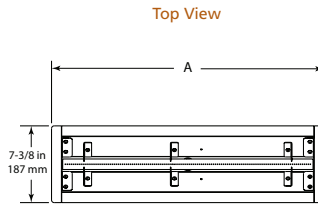

PLAZA

Model	Length	Width	Depth	Viewing Area	BTU/hr Input
Plaza-24"	24" [610]	5-3/8" [137]	5-3/8" [137]	24" x 5-3/8" [613 x 137]	32,000

Top View

	Starter Kit	Starter +1 extension	Starter + 2 extensions	Starter + 3 extensions	Starter + 4 extensions
A	26 in (660 mm)	50 in (1270 mm)	74 in (1880 mm)	98 in (2489 mm)	122 in (3099 mm)
B	24 in (610 mm)	48 in (1219 mm)	72 in (1829 mm)	96 in (2438 mm)	120 in (3048 mm)

		A	B	C	D	E
ODPLAZA-L24S	in	17	17	45	8	8
	mm	432	432	1143	203	203

LANAI

Model	Front Width		Back Width		Height		Depth		Viewing Area	BTU/hr Input
	Unit	Framing	Unit	Framing	Unit	Framing	Unit	Framing		
Lanai	57-1/4" [1454]	57-3/4" [1467]	57-1/4" [1454]	57-3/4" [1467]	36-3/8" [924]	39-1/2" [1003]	17-5/8" [448]	17-5/8" [448]	51" x 18" [1295 x 457]	55,000

COURTYARD

Model	Front Width		Back Width		Height		Depth		Viewing Area
	Unit	Framing	Unit	Framing	Unit	Framing	Unit	Framing	
Courtyard-36"	41-3/4" [1060]	43-1/2" [1105]	31-1/2" [800]	43-1/2" [1105]	44"	44-1/8" [1121]	18"	18-1/8" [459]	36" x 30-3/4" [914 x 781]
Courtyard-42"	47-3/4" [1213]	49-1/2" [1257]	37-1/2" [953]	49-1/2" [1257]	44"	44-1/8" [1121]	18"	18-1/8" [459]	42" x 30-3/4" [1067 x 781]

Drawings to the right represent the 36" and 42" combined.

MODEL	Courtyard-36"	Courtyard-42"
A	36" [914]	42" [1067]
B	41-3/4" [1060]	47-3/4" [1213]
C (back width)	31-1/2" [800]	37-1/2" [953]