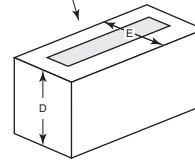

PLAZA

Model	Length	Width	Depth	Viewing Area	BTU/hr Input
Plaza-24"	24" [610]	5-3/8" [137]	5-3/8" [137]	24" x 5-3/8" [613 x 137]	32,000

	Starter Kit	Starter +1 extension	Starter + 2 extensions	Starter + 3 extensions	Starter + 4 extensions
A	26 in (660 mm)	50 in (1270 mm)	74 in (1880 mm)	98 in (2489 mm)	122 in (3099 mm)
B	24 in (610 mm)	48 in (1219 mm)	72 in (1829 mm)	96 in (2438 mm)	120 in (3048 mm)

		A	B	C	D	E
ODPLAZA-L24S	in	17	17	45	8	8
	mm	432	432	1143	203	203

LANAI

Model	Front Width		Back Width		Height		Depth		Viewing Area	BTU/hr Input
	Unit	Framing	Unit	Framing	Unit	Framing	Unit	Framing		
Lanai	57-1/4" [1454]	57-3/4" [1467]	57-1/4" [1454]	57-3/4" [1467]	36-3/8" [924]	39-1/2" [1003]	17-5/8" [448]	17-5/8" [448]	51" x 18" [1295 x 457]	55,000

COURTYARD

Model	Front Width		Back Width		Height		Depth		Viewing Area
	Unit	Framing	Unit	Framing	Unit	Framing	Unit	Framing	
Courtyard-36"	41-3/4" [1060]	43-1/2" [1105]	31-1/2" [800]	43-1/2" [1105]	44"	44-1/8" [1121]	18"	18-1/8" [459]	36" x 30-3/4" [914 x 781]
Courtyard-42"	47-3/4" [1213]	49-1/2" [1257]	37-1/2" [953]	49-1/2" [1257]	44"	44-1/8" [1121]	18"	18-1/8" [459]	42" x 30-3/4" [1067 x 781]

Drawings to the right represent the 36" and 42" combined.

MODEL	Courtyard-36"	Courtyard-42"
A	36" [914]	42" [1067]
B	41-3/4" [1060]	47-3/4" [1213]
C (back width)	31-1/2" [800]	37-1/2" [953]