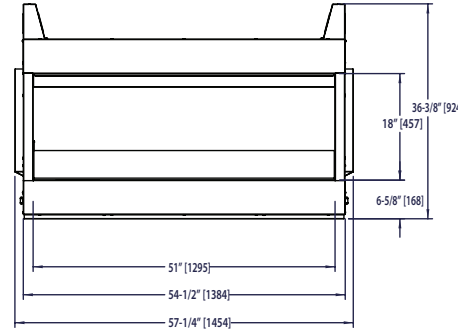

PLAZA

Model	Length	Width	Depth	Viewing Area	BTU/hr Input
Plaza-24"	24" [610]	5-3/8" [137]	5-3/8" [137]	24" x 5-3/8" [613 x 137]	32,000

	Starter Kit	Starter +1 extension	Starter + 2 extensions	Starter + 3 extensions	Starter + 4 extensions
A	26 in (660 mm)	50 in (1270 mm)	74 in (1880 mm)	98 in (2489 mm)	122 in (3099 mm)
B	24 in (610 mm)	48 in (1219 mm)	72 in (1829 mm)	96 in (2438 mm)	120 in (3048 mm)

		A	B	C	D	E
ODPLAZA-L24S	in	17	17	45	8	8
	mm	432	432	1143	203	203

LANAI

Model	Front Width		Back Width		Height		Depth		Viewing Area	BTU/hr Input
	Unit	Framing	Unit	Framing	Unit	Framing	Unit	Framing		
Lanai	57-1/4" [1454]	57-3/4" [1467]	57-1/4" [1454]	57-3/4" [1467]	36-3/8" [924]	39-1/2" [1003]	17-5/8" [448]	17-5/8" [448]	51" x 18" [1295 x 457]	55,000

Front View

COURTYARD

Model	Front Width		Back Width		Height		Depth		Viewing Area
	Unit	Framing	Unit	Framing	Unit	Framing	Unit	Framing	
Courtyard-36"	41-3/4" [1060]	43-1/2" [1105]	31-1/2" [800]	43-1/2" [1105]	44"	44-1/8" [1121]	18"	18-1/8" [459]	36" x 30-3/4" [914 x 781]
Courtyard-42"	47-3/4" [1213]	49-1/2" [1257]	37-1/2" [953]	49-1/2" [1257]	44"	44-1/8" [1121]	18"	18-1/8" [459]	42" x 30-3/4" [1067 x 781]

Drawings to the right represent the 36" and 42" combined.

MODEL	Courtyard-36"	Courtyard-42"
A	36" [914]	42" [1067]
B	41-3/4" [1060]	47-3/4" [1213]
C (back width)	31-1/2" [800]	37-1/2" [953]