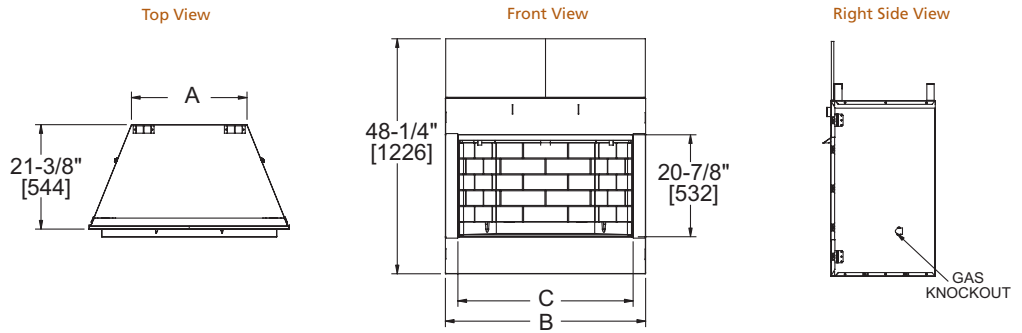

FIRE FEATURE SPECIFICATIONS

VILLA GAS

Model	Front Width		Back Width		Height		Depth		Viewing Area	BTU/hr Input
	Unit	Framing	Unit	Framing	Unit	Framing	Unit	Framing		
Villa Gas 36"	41" [1041]	42" [1067]	23-3/4" [603]	42" [1067]	39-1/2" [1003]	39-3/4" [1010]	21-3/8" [544]	21-1/2" [546]	36" x 20-7/8" [914 x 532]	40,000 (NG), 40,000 (LP)
Villa Gas 42"	47" [1194]	48" [1219]	29-3/4" [756]	48" [1219]	39-1/2" [1003]	39-3/4" [1010]	21-3/8" [544]	21-1/2" [546]	42" x 20-7/8" [1067 x 532]	42,000 (NG), 42,000 (LP)

Drawings to the right represent the 36" and 42" combined.

MODEL	Villa Gas 36"	Villa Gas 42"
A	23-3/4" [603]	29-3/4" [756]
B	41-1/8" [1045]	47-1/8" [1197]
C	36" [914]	42" [1067]