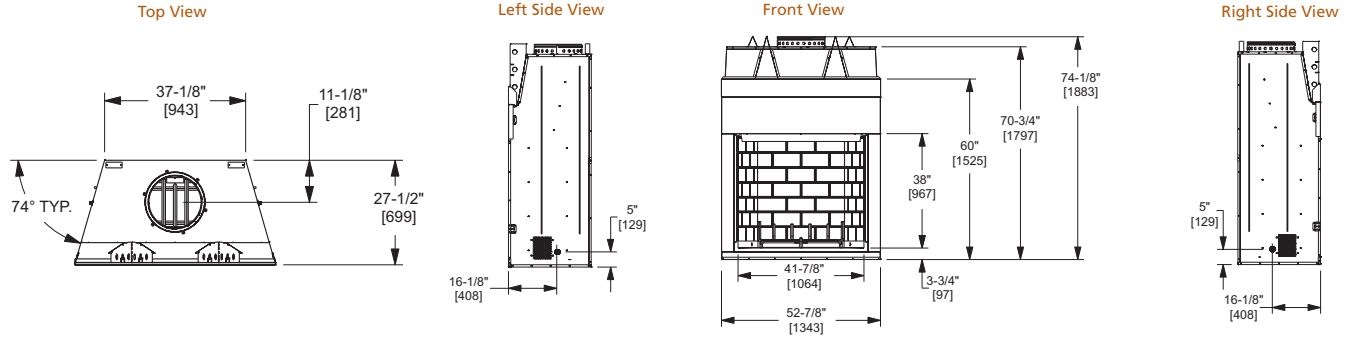

Drawings to the right represent the 36" and 42" combined.

MODEL	Montana-36"	Montana-42"
A	25" [786]	31" [786]
B	13-7/8" [352]	14" [356]
C	9-1/2" [241]	9-1/2" [241]
D	13-1/4" [337]	14" [356]

# CASTLEWOOD

Model	Front Width		Back Width		Height		Depth		Viewing Area
	Unit	Framing	Unit	Framing	Unit	Framing	Unit	Framing	
Castlewood-42"	52-7/8" [1343]	53-7/8" [1368]	37-1/8" [943]	40-1/8" [1019]	74-1/8" [1883]	74-1/2" [1892]	27-1/2" [699]	28-1/2" [724]	41-7/8" x 38" [1063 x 965]