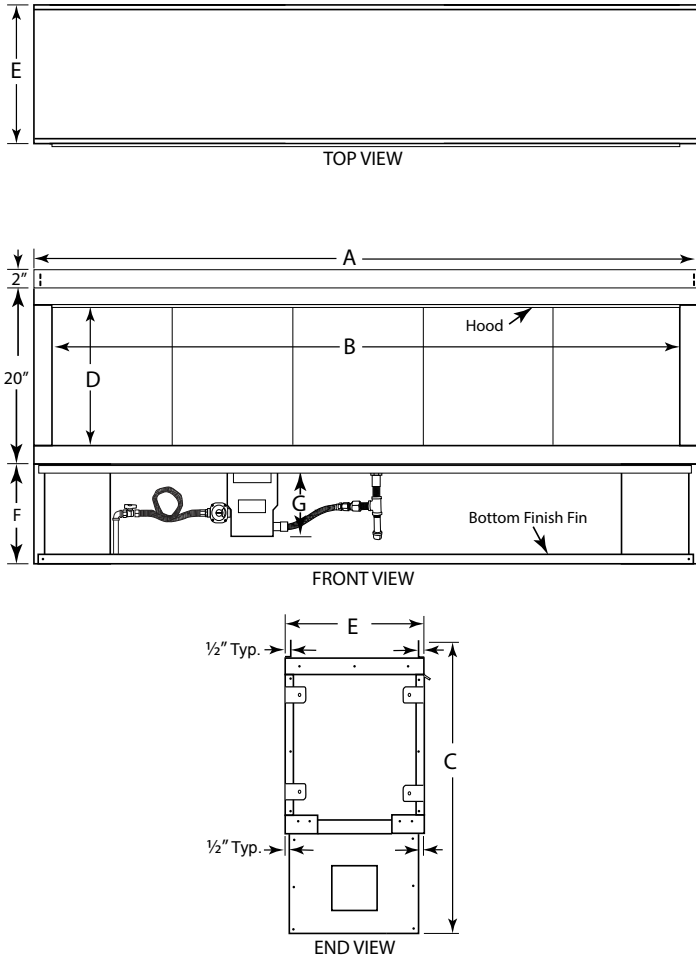

VRE4636 shown with Sapphire Blue large crushed glass media & included see-through kit

INTERIOR MEDIA OPTIONS

Diamond Crystal (included)

Sapphire Blue

Onyx Black

APPLIANCE SPECIFICATIONS

VRE4600

	36	48	60	72
A	40"	52"	64"	76"
B	36"	48"	60"	72"
C	33-1/2"	33-1/2"	33-1/2"	33-1/2"
D	16"	16"	16"	16"
E*	16-1/4"*	16-1/4"*	16-1/4"*	16-1/4"*
F	11-1/2"	11-1/2"	11-1/2"	11-1/2"
G	8-3/4"	8-3/4"	8-3/4"	8-3/4"

* Subtract 1/4" for see-through applications.

FRAMING SPECIFICATIONS

VRE4600

	36	48	60	72
A	40-1/2"	52-1/2"	64-1/2"	76-1/2"
B	33-3/4"	33-3/4"	33-3/4"	33-3/4"
C ¹ SINGLE SIDED DEPTH	16-1/4"	16-1/4"	16-1/4"	16-1/4"
C ² SEE-THROUGH DEPTH	15"	15"	15"	15"