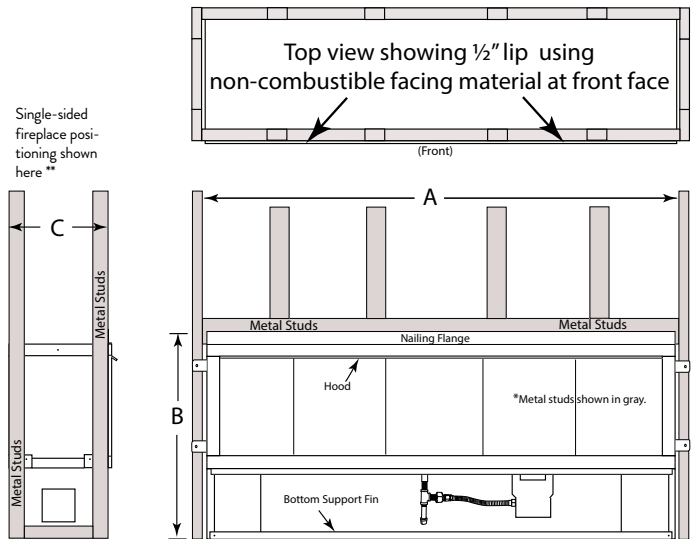

VRE4636 shown with Sapphire Blue large crushed glass media & included see-through kit

INTERIOR MEDIA OPTIONS

Diamond Crystal (included)

Sapphire Blue

Onyx Black

APPLIANCE SPECIFICATIONS

VRE4600

	36	48	60	72
A	40"	52"	64"	76"
B	36"	48"	60"	72"
C	33-1/2"	33-1/2"	33-1/2"	33-1/2"
D	16"	16"	16"	16"
E*	16-1/4"*	16-1/4"*	16-1/4"*	16-1/4"*
F	11-1/2"	11-1/2"	11-1/2"	11-1/2"
G	8-3/4"	8-3/4"	8-3/4"	8-3/4"

* Subtract 1/4" for see-through applications.

FRAMING SPECIFICATIONS

VRE4600

	36	48	60	72
A	40-1/2"	52-1/2"	64-1/2"	76-1/2"
B	33-3/4"	33-3/4"	33-3/4"	33-3/4"
C ¹ SINGLE SIDED DEPTH	16-1/4"	16-1/4"	16-1/4"	16-1/4"
C ² SEE-THROUGH DEPTH	15"	15"	15"	15"