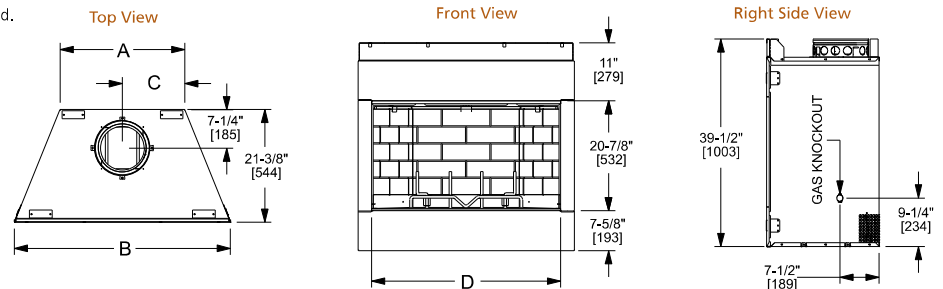

VILLAWOOD

Model	Front Width		Back Width		Height		Depth		Viewing Area
	Unit	Framing	Unit	Framing	Unit	Framing	Unit	Framing	
Villawood-36"	41" [1041]	42" [1067]	23-3/4" [603]	42" [1067]	39-1/2" [1003]	39-3/4" [1010]	21-3/8" [544]	21-1/2" [546]	36" x 20-7/8" [914 x 532]
Villawood-42"	47" [1194]	48" [1219]	29-3/4" [756]	48" [1219]	39-1/2" [1003]	39-3/4" [1010]	21-3/8" [544]	21-1/2" [546]	42" x 20-7/8" [1067 x 532]

Drawings to the right represent the 36" and 42" combined.

MODEL	Villawood-36"	Villawood-42"
A	23-3/4" [603]	29-3/4" [756]
B	41" [1041]	47" [1194]
C	11-7/8" [302]	14-7/8" [378]
D	36" [914]	42" [1067]