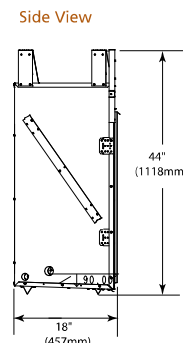

COURTYARD

Model	Front Width		Back Width		Height		Depth		Viewing Area
	Unit	Framing	Unit	Framing	Unit	Framing	Unit	Framing	
Courtyard-36"	41-3/4" [1060]	43-1/2" [1105]	31-1/2" [800]	43-1/2" [1105]	44" [1118]	44-1/8" [1121]	18" [457]	18-1/8" [459]	36" x 30-3/4" [914 x 781]
Courtyard-42"	47-3/4" [1213]	49-1/2" [1257]	37-1/2" [953]	49-1/2" [1257]	44" [1118]	44-1/8" [1121]	18" [457]	18-1/8" [459]	42" x 30-3/4" [1067 x 781]

Drawings to the right represent the 36" and 42" combined.

MODEL	Courtyard-36"	Courtyard-42"
A	36" [914]	42" [1067]
B	41-3/4" [1060]	47-3/4" [1213]
C (back width)	31-1/2" [800]	37-1/2" [953]