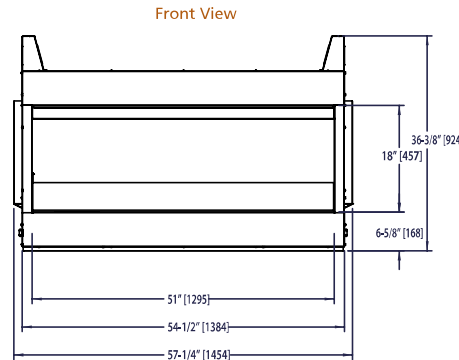

LANAI

Model	Front Width		Back Width		Height		Depth		Viewing Area	BTU/hr Input
	Unit	Framing	Unit	Framing	Unit	Framing	Unit	Framing		
Lanai	57-1/4" [1454]	57-3/4" [1467]	57-1/4" [1454]	57-3/4" [1467]	36-3/8" [924]	39-1/2" [1003]	17-5/8" [448]	17-5/8" [448]	51" x 18" [1295 x 457]	55,000