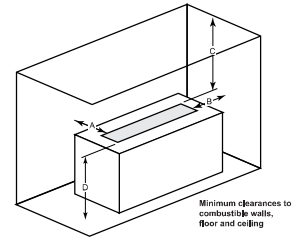

Interior Styles

Traditional

Herringbone

PLAZA

Model	Length	Width	Depth	Viewing Area	BTU/hr Input
Plaza-24"	24" [610]	5-3/8" [137]	5-3/8" [137]	24" x 5-3/8" [613 x 137]	32,000

Clearance to Combustibles

Appliance enclosure must be made entirely of non-combustible materials

	A	B
Starter Kit	26" (660 mm)	24" (610mm)
Starter Kit + 1 Extension	50" (1,270mm)	48" (1,219mm)
Starter Kit + 2 Extensions	74" (1,880mm)	72" (1,829mm)
Starter Kit + 3 Extensions	98" (2,489mm)	96" (2,438mm)
Starter Kit + 4 Extensions	122" (3,099mm)	120" (3,048mm)