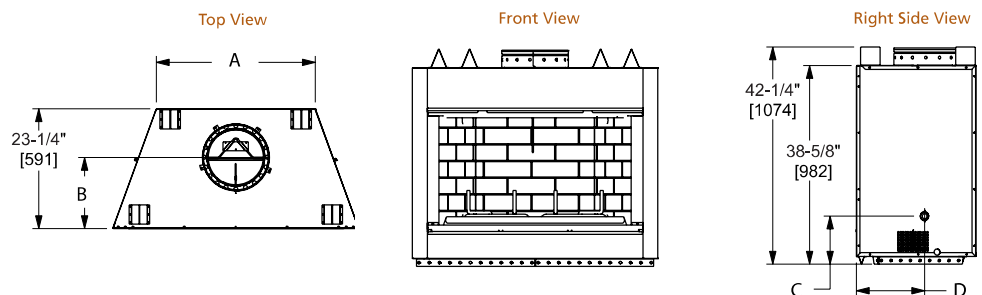

MONTANA

Model	Front Width		Back Width		Height		Depth		Viewing Area
	Unit	Framing	Unit	Framing	Unit	Framing	Unit	Framing	
Montana-36"	42" [1067]	43" [1091]	25" [635]	43" [1091]	42-1/4" [1073]	42-3/8" [1076]	23-1/4" [591]	24-1/8" [613]	36" x 23-1/2" [915 x 597]
Montana-42"	48" [1219]	49" [1246]	31" [787]	49" [1246]	42-1/4" [1073]	42-3/8" [1076]	23-1/4" [591]	24-1/8" [613]	42" x 23-1/2" [1067 x 597]

Drawings to the right represent the 36" and 42" combined.

MODEL	Montana-36"	Montana-42"
A	25" [786]	31" [786]
B	13-7/8" [352]	14" [356]
C	9-1/2" [241]	9-1/2" [241]
D	13-1/4" [337]	14" [356]