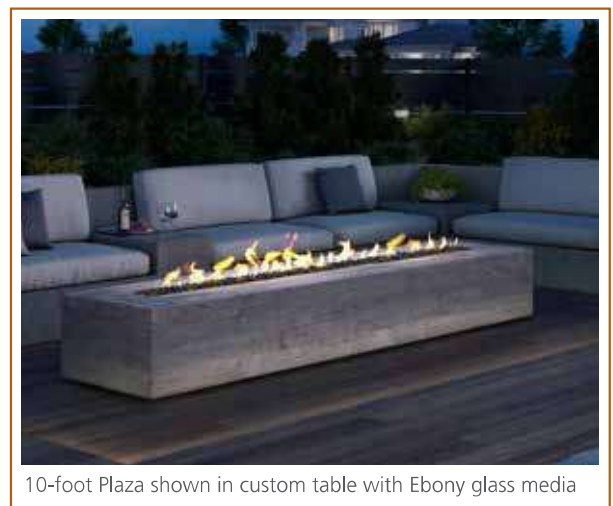

Optional features

- Coffee table framing kit
- Glass wind shield
- Stainless steel cover

10-foot Plaza shown in custom table with Ebony glass media

Media