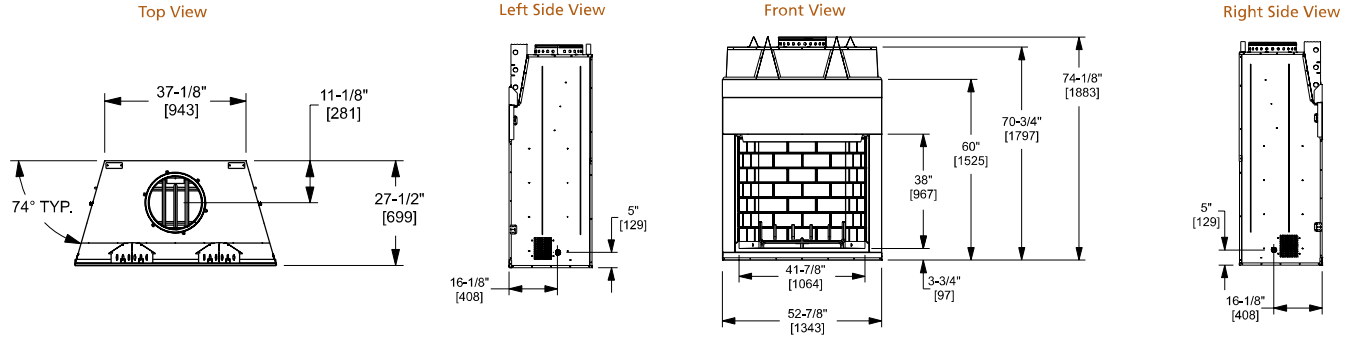

Model	Front Width		Back Width		Height		Depth		Viewing Area
	Unit	Framing	Unit	Framing	Unit	Framing	Unit	Framing	
Montana-36"	42" [1067]	43" [1091]	25" [635]	43" [1091]	42-1/4" [1073]	42-3/8" [1076]	23-1/4" [591]	24-1/8" [613]	36" x 23-1/2" [915 x 597]
Montana-42"	48" [1219]	49" [1246]	31" [787]	49" [1246]	42-1/4" [1073]	42-3/8" [1076]	23-1/4" [591]	24-1/8" [613]	42" x 23-1/2" [1067 x 597]

Drawings to the right represent the 36" and 42" combined.

MODEL	Montana-36"	Montana-42"
A	25" [786]	31" [786]
B	13-7/8" [352]	14" [356]
C	9-1/2" [241]	9-1/2" [241]
D	13-1/4" [337]	14" [356]

CASTLEWOOD

Model	Front Width		Back Width		Height		Depth		Viewing Area
	Unit	Framing	Unit	Framing	Unit	Framing	Unit	Framing	
Castlewood-42"	52-7/8" [1343]	53-7/8" [1368]	37-1/8" [943]	40-1/8" [1019]	74-1/8" [1883]	74-1/2" [1892]	27-1/2" [699]	28-1/2" [724]	41-7/8" x 38" [1063 x 965]