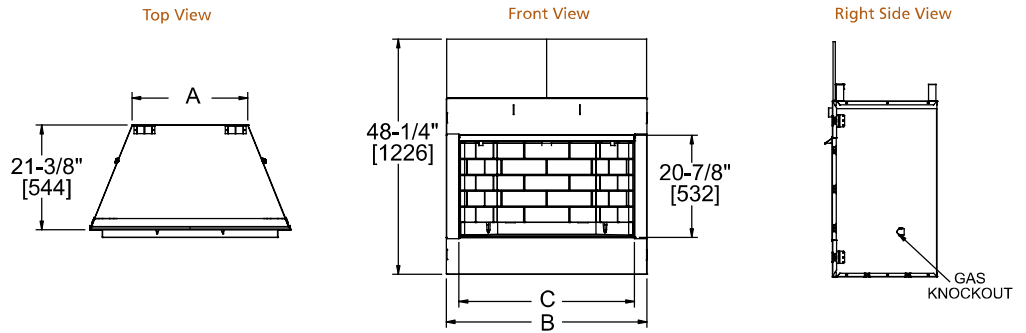

FIRE FEATURE SPECIFICATIONS

VILLA GAS

Model	Front Width		Back Width		Height		Depth		Viewing Area	BTU/hr Input
	Unit	Framing	Unit	Framing	Unit	Framing	Unit	Framing		
Villa Gas 36"	41" [1041]	42" [1067]	23-3/4" [603]	42" [1067]	39-1/2" [1003]	39-3/4" [1010]	21-3/8" [544]	21-1/2" [546]	36" x 20-7/8" [914 x 532]	40,000 (NG), 40,000 (LP)
Villa Gas 42"	47" [1194]	48" [1219]	29-3/4" [756]	48" [1219]	39-1/2" [1003]	39-3/4" [1010]	21-3/8" [544]	21-1/2" [546]	42" x 20-7/8" [1067 x 532]	42,000 (NG), 42,000 (LP)

Drawings to the right represent the 36" and 42" combined.

MODEL	Villa Gas 36"	Villa Gas 42"
A	23-3/4" [603]	29-3/4" [756]
B	41-1/8" [1045]	47-1/8" [1197]
C	36" [914]	42" [1067]