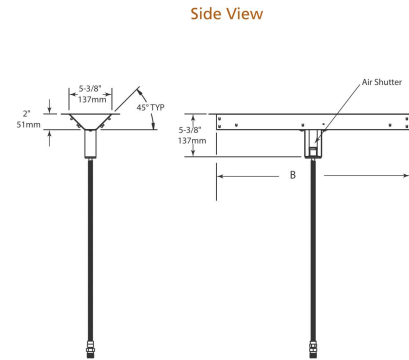

Interior Styles

Traditional

Herringbone

PLAZA

Model	Length	Width	Depth	Viewing Area	BTU/hr Input
Plaza-24"	24" [610]	5-3/8" [137]	5-3/8" [137]	24" x 5-3/8" [613 x 137]	32,000

Clearance to Combustibles

Appliance enclosure must be made entirely of non-combustible materials

	A	B
Starter Kit	26" (660 mm)	24" (610mm)
Starter Kit + 1 Extension	50" (1,270mm)	48" (1,219mm)
Starter Kit + 2 Extensions	74" (1,880mm)	72" (1,829mm)
Starter Kit + 3 Extensions	98" (2,489mm)	96" (2,438mm)
Starter Kit + 4 Extensions	122" (3,099mm)	120" (3,048mm)