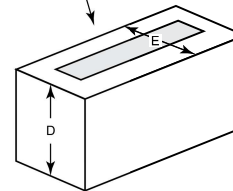

Interior Styles

Traditional

Herringbone

PLAZA

Model	Length	Width	Depth	Viewing Area	BTU/hr Input
Plaza-24"	24" [610]	5-3/8" [137]	5-3/8" [137]	24" x 5-3/8" [613 x 137]	32,000

Clearance to Combustibles

Appliance enclosure must be made entirely of non-combustible materials