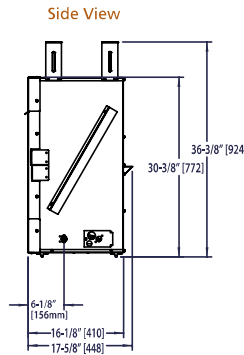

Interior Styles

Traditional

Herringbone

PLAZA

Model	Length	Width	Depth	Viewing Area	BTU/hr Input
Plaza-24"	24" [610]	5-3/8" [137]	5-3/8" [137]	24" x 5-3/8" [613 x 137]	32,000

Clearance to Combustibles

Appliance enclosure must be made entirely of non-combustible materials

	A	B
Starter Kit	26" (660 mm)	24" (610mm)
Starter Kit + 1 Extension	50" (1,270mm)	48" (1,219mm)
Starter Kit + 2 Extensions	74" (1,880mm)	72" (1,829mm)
Starter Kit + 3 Extensions	98" (2,489mm)	96" (2,438mm)
Starter Kit + 4 Extensions	122" (3,099mm)	120" (3,048mm)

	A	B	C	D	E
in	17	17	45	8	8
mm	432	432	1143	203	203

LANAI

Model	Front Width		Back Width		Height		Depth		Viewing Area	BTU/hr Input
	Unit	Framing	Unit	Framing	Unit	Framing	Unit	Framing		
Lanai	57-1/4" [1454]	57-3/4" [1467]	57-1/4" [1454]	57-3/4" [1467]	36-3/8" [924]	39-1/2" [1003]	17-5/8" [448]	17-5/8" [448]	51" x 18" [1295 x 457]	55,000