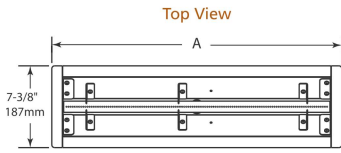

Interior Styles

Traditional

Herringbone

PLAZA

Model	Length	Width	Depth	Viewing Area	BTU/hr Input
Plaza-24"	24" [610]	5-3/8" [137]	5-3/8" [137]	24" x 5-3/8" [613 x 137]	32,000

Clearance to Combustibles

Appliance enclosure must be made entirely of non-combustible materials

	A	B
Starter Kit	26" (660 mm)	24" (610mm)
Starter Kit + 1 Extension	50" (1,270mm)	48" (1,219mm)
Starter Kit + 2 Extensions	74" (1,880mm)	72" (1,829mm)
Starter Kit + 3 Extensions	98" (2,489mm)	96" (2,438mm)
Starter Kit + 4 Extensions	122" (3,099mm)	120" (3,048mm)