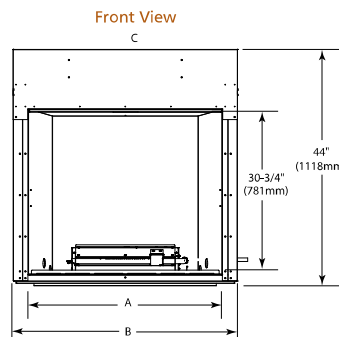

COURTYARD

Model	Front Width		Back Width		Height		Depth		Viewing Area
	Unit	Framing	Unit	Framing	Unit	Framing	Unit	Framing	
Courtyard-36"	41-3/4" [1060]	43-1/2" [1105]	31-1/2" [800]	43-1/2" [1105]	44" [1118]	44-1/8" [1121]	18" [457]	18-1/8" [459]	36" x 30-3/4" [914 x 781]
Courtyard-42"	47-3/4" [1213]	49-1/2" [1257]	37-1/2" [953]	49-1/2" [1257]	44" [1118]	44-1/8" [1121]	18" [457]	18-1/8" [459]	42" x 30-3/4" [1067 x 781]

Drawings to the right represent the 36" and 42" combined.

MODEL	Courtyard-36"	Courtyard-42"
A	36" [914]	42" [1067]
B	41-3/4" [1060]	47-3/4" [1213]
C (back width)	31-1/2" [800]	37-1/2" [953]