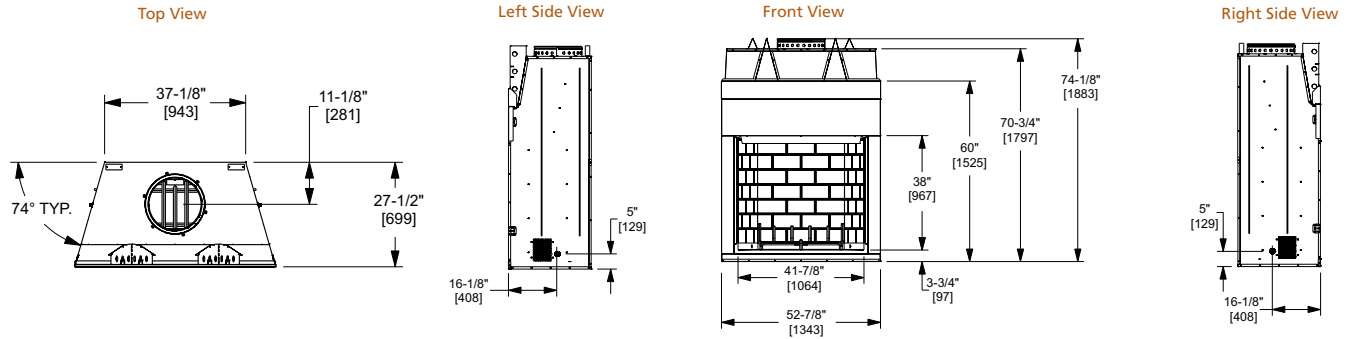

CASTLEWOOD

Model	Front Width		Back Width		Height		Depth		Viewing Area
	Unit	Framing	Unit	Framing	Unit	Framing	Unit	Framing	
Castlewood-42"	52-7/8" [1343]	53-7/8" [1368]	37-1/8" [943]	40-1/8" [1019]	74-1/8" [1883]	74-1/2" [1892]	27-1/2" [699]	28-1/2" [724]	41-7/8" x 38" [1063 x 965]

TECHNOLOGY

INTELLIFIRE IGNITION SYSTEMS

IntelliFire systems constantly monitor ignition, ensure safe functioning. To learn more, visit fireplaces.com.

NOTES