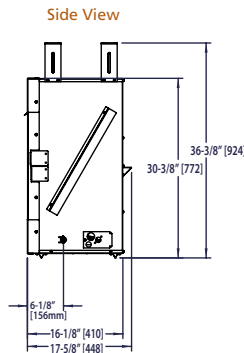

Interior Styles

Traditional

Herringbone

PLAZA

| Model | Length | Width | Depth | Viewing Area | BTU/hr Input |
|-----------|--------------|-----------------|-----------------|-----------------------------|--------------|
| Plaza-24" | 24" [610] | 5-3/8" [137] | 5-3/8" [137] | 24" x 5-3/8" [613 x 137] | 32,000 |

Clearance to Combustibles

Appliance enclosure must be made entirely of non-combustible materials

| | A | B |
|----------------------------|-------------------|-------------------|
| Starter Kit | 26" (660 mm) | 24" (610mm) |
| Starter Kit + 1 Extension | 50" (1,270mm) | 48" (1,219mm) |
| Starter Kit + 2 Extensions | 74" (1,880mm) | 72" (1,829mm) |
| Starter Kit + 3 Extensions | 98" (2,489mm) | 96" (2,438mm) |
| Starter Kit + 4 Extensions | 122" (3,099mm) | 120" (3,048mm) |

| | A | B | C | D | E |
|----|-----|-----|------|-----|-----|
| in | 17 | 17 | 45 | 8 | 8 |
| mm | 432 | 432 | 1143 | 203 | 203 |

LANAI

| Model | Front Width | | Back Width | | Height | | Depth | | Viewing Area | BTU/hr Input |
|-------|-------------------|-------------------|-------------------|-------------------|------------------|-------------------|------------------|------------------|---------------------------|--------------|
| | Unit | Framing | Unit | Framing | Unit | Framing | Unit | Framing | | |
| Lanai | 57-1/4" [1454] | 57-3/4" [1467] | 57-1/4" [1454] | 57-3/4" [1467] | 36-3/8" [924] | 39-1/2" [1003] | 17-5/8" [448] | 17-5/8" [448] | 51" x 18" [1295 x 457] | 55,000 |