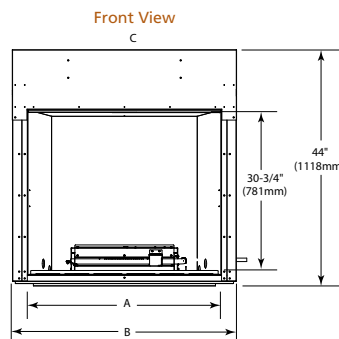

COURTYARD

Model	Front Width		Back Width		Height		Depth		Viewing Area
	Unit	Framing	Unit	Framing	Unit	Framing	Unit	Framing	
Courtyard-36"	41-3/4" [1060]	43-1/2" [1105]	31-1/2" [800]	43-1/2" [1105]	44" [1118]	44-1/8" [1121]	18" [457]	18-1/8" [459]	36" x 30-3/4" [914 x 781]
Courtyard-42"	47-3/4" [1213]	49-1/2" [1257]	37-1/2" [953]	49-1/2" [1257]	44" [1118]	44-1/8" [1121]	18" [457]	18-1/8" [459]	42" x 30-3/4" [1067 x 781]

Drawings to the right represent the 36" and 42" combined.

MODEL	Courtyard-36"	Courtyard-42"
A	36" [914]	42" [1067]
B	41-3/4" [1060]	47-3/4" [1213]
C (back width)	31-1/2" [800]	37-1/2" [953]