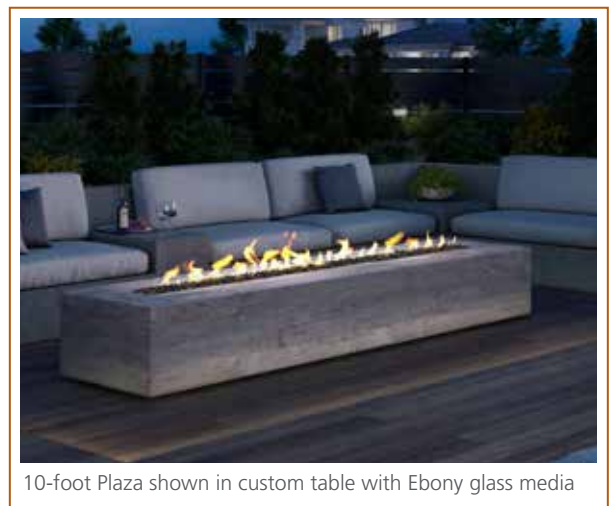

Optional features

- Coffee table framing kit
- Glass wind shield
- Stainless steel cover

10-foot Plaza shown in custom table with Ebony glass media

Media