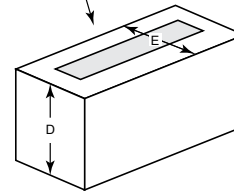

Interior Styles

Traditional

Herringbone

PLAZA

| Model | Length | Width | Depth | Viewing Area | BTU/hr Input |
|-----------|--------------|-----------------|-----------------|-----------------------------|--------------|
| Plaza-24" | 24" [610] | 5-3/8" [137] | 5-3/8" [137] | 24" x 5-3/8" [613 x 137] | 32,000 |

Clearance to Combustibles

Appliance enclosure must be made entirely of non-combustible materials

| | A | B |
|----------------------------|-------------------|-------------------|
| Starter Kit | 26" (660 mm) | 24" (610mm) |
| Starter Kit + 1 Extension | 50" (1,270mm) | 48" (1,219mm) |
| Starter Kit + 2 Extensions | 74" (1,880mm) | 72" (1,829mm) |
| Starter Kit + 3 Extensions | 98" (2,489mm) | 96" (2,438mm) |
| Starter Kit + 4 Extensions | 122" (3,099mm) | 120" (3,048mm) |