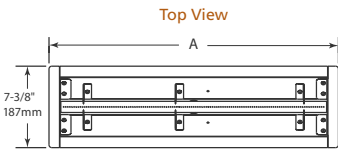

Interior Styles

Traditional

Herringbone

PLAZA

| Model | Length | Width | Depth | Viewing Area | BTU/hr Input |
|-----------|--------------|-----------------|-----------------|-----------------------------|--------------|
| Plaza-24" | 24" [610] | 5-3/8" [137] | 5-3/8" [137] | 24" x 5-3/8" [613 x 137] | 32,000 |