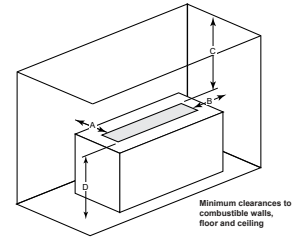

Interior Styles

Traditional

Herringbone

PLAZA

| Model | Length | Width | Depth | Viewing Area | BTU/hr Input |
|-----------|--------------|-----------------|-----------------|-----------------------------|--------------|
| Plaza-24" | 24" [610] | 5-3/8" [137] | 5-3/8" [137] | 24" x 5-3/8" [613 x 137] | 32,000 |

Clearance to Combustibles

Appliance enclosure must be made entirely of non-combustible materials

| | A | B |
|----------------------------|-------------------|-------------------|
| Starter Kit | 26" (660 mm) | 24" (610mm) |
| Starter Kit + 1 Extension | 50" (1,270mm) | 48" (1,219mm) |
| Starter Kit + 2 Extensions | 74" (1,880mm) | 72" (1,829mm) |
| Starter Kit + 3 Extensions | 98" (2,489mm) | 96" (2,438mm) |
| Starter Kit + 4 Extensions | 122" (3,099mm) | 120" (3,048mm) |