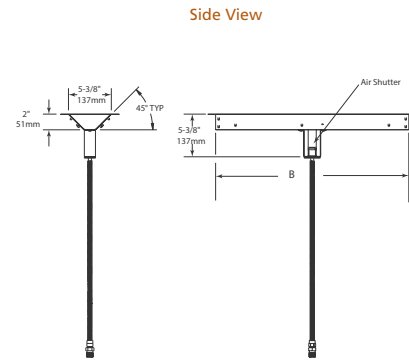

Interior Styles

Traditional

Herringbone

PLAZA

| Model | Length | Width | Depth | Viewing Area | BTU/hr Input |
|-----------|--------------|-----------------|-----------------|-----------------------------|--------------|
| Plaza-24" | 24" [610] | 5-3/8" [137] | 5-3/8" [137] | 24" x 5-3/8" [613 x 137] | 32,000 |