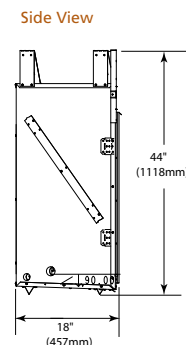

COURTYARD

Model	Front Width		Back Width		Height		Depth		Viewing Area
	Unit	Framing	Unit	Framing	Unit	Framing	Unit	Framing	
Courtyard-36"	41-3/4" [1060]	43-1/2" [1105]	31-1/2" [800]	43-1/2" [1105]	44" [1118]	44-1/8" [1121]	18" [457]	18-1/8" [459]	36" x 30-3/4" [914 x 781]
Courtyard-42"	47-3/4" [1213]	49-1/2" [1257]	37-1/2" [953]	49-1/2" [1257]	44" [1118]	44-1/8" [1121]	18" [457]	18-1/8" [459]	42" x 30-3/4" [1067 x 781]

Drawings to the right represent the 36" and 42" combined.

MODEL	Courtyard-36"	Courtyard-42"
A	36" [914]	42" [1067]
B	41-3/4" [1060]	47-3/4" [1213]
C (back width)	31-1/2" [800]	37-1/2" [953]