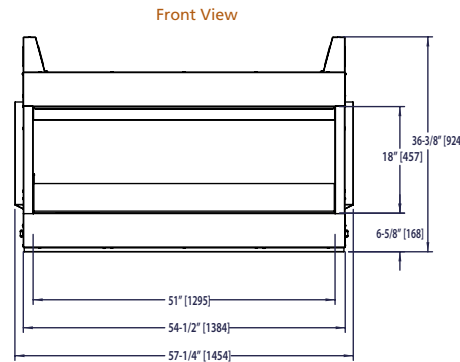

Interior Styles

Traditional

Herringbone

PLAZA

| Model | Length | Width | Depth | Viewing Area | BTU/hr Input |
|-----------|--------------|-----------------|-----------------|-----------------------------|--------------|
| Plaza-24" | 24" [610] | 5-3/8" [137] | 5-3/8" [137] | 24" x 5-3/8" [613 x 137] | 32,000 |

| | A | B | C | D | E |
|----|-----|-----|------|-----|-----|
| in | 17 | 17 | 45 | 8 | 8 |
| mm | 432 | 432 | 1143 | 203 | 203 |

LANAI

| Model | Front Width | | Back Width | | Height | | Depth | | Viewing Area | BTU/hr Input |
|-------|-------------------|-------------------|-------------------|-------------------|------------------|-------------------|------------------|------------------|---------------------------|--------------|
| | Unit | Framing | Unit | Framing | Unit | Framing | Unit | Framing | | |
| Lanai | 57-1/4" [1454] | 57-3/4" [1467] | 57-1/4" [1454] | 57-3/4" [1467] | 36-3/8" [924] | 39-1/2" [1003] | 17-5/8" [448] | 17-5/8" [448] | 51" x 18" [1295 x 457] | 55,000 |