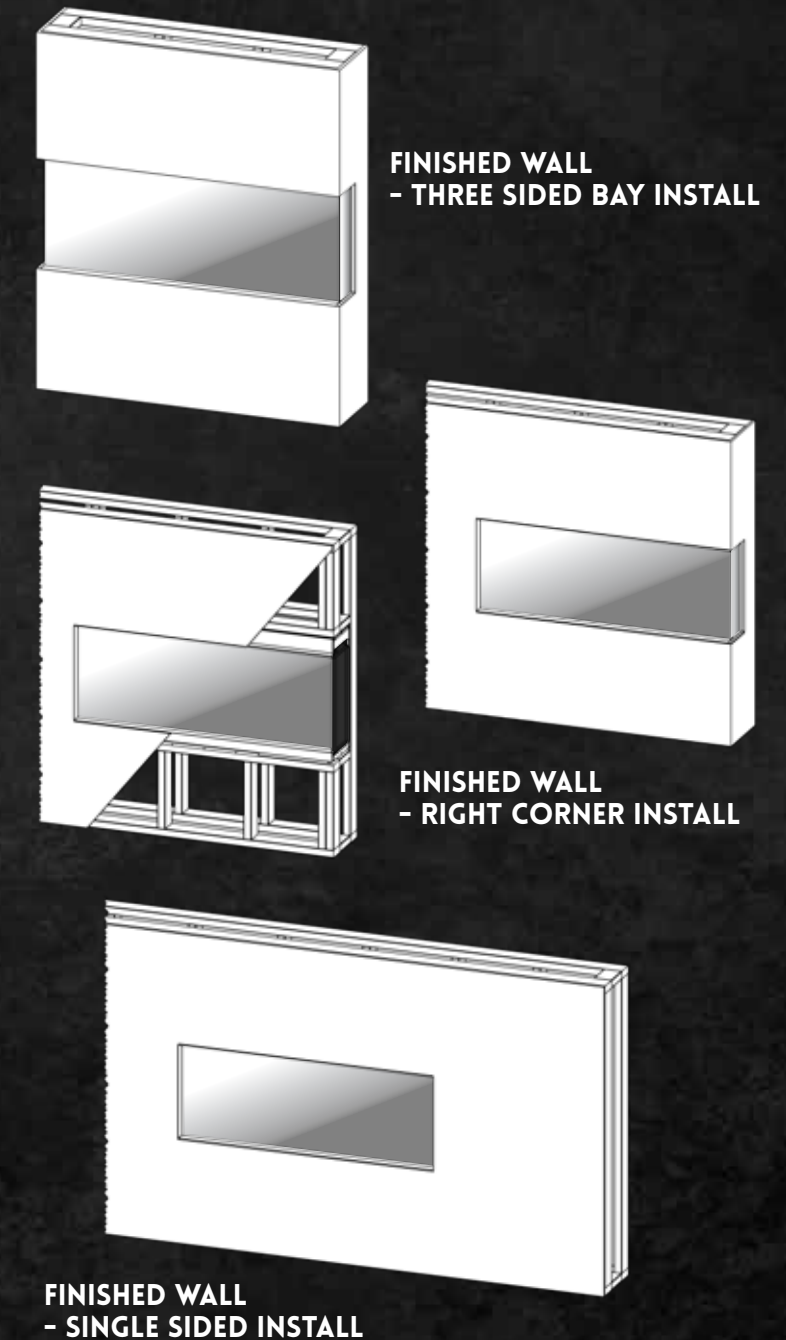

MULTI SPECIFICATIONS

FULL LIST OF MULTI SPEC SIZES

PRODUCT DIMENSIONS											
MODEL NUMBER	A	B	C	D	E	F	G	H	I	J	K
OR52-MULTI	51-1/2" 1308MM	24-5/16" 618MM	9-9/16" 240MM	50-5/8" 1286MM	23-7/8" 606MM	8-15/16" 143MM	50-1/8" 1274MM	18-7/16" 468MM	2" 52MM	3-7/16" 87MM	5-3/16" 132MM
OR60-MULTI	60" 1524MM	24-5/16" 618MM	9-9/16" 240MM	59-1/8" 1502MM	23-7/8" 606MM	8-15/16" 143MM	58-5/8" 1410MM	18-7/16" 468MM	2" 52MM	3-7/16" 87MM	5-3/16" 132MM
OR76-MULTI	75-3/4" 1925MM	24-5/16" 618MM	9-9/16" 240MM	74-15/16" 1904MM	23-7/8" 606MM	8-15/16" 143MM	74-7/16" 1891MM	18-7/16" 468MM	2" 52MM	3-7/16" 87MM	5-3/16" 132MM
OR100-MULTI	100" 2542MM	24-5/16" 618MM	9-9/16" 160MM	99-1/4" 2521MM	23-7/8" 606MM	8-15/16" 143MM	98-3/4" 2508MM	18-7/16" 468MM	2" 52MM	3-7/16" 87MM	5-3/16" 132MM
OR120-MULTI	124-3/8" 3159MM	24-5/16" 618MM	9-9/16" 240MM	123-1/2" 3137MM	23-7/8" 606MM	8-15/16" 143MM	123" 3125MM	18-7/16" 468MM	2" 52MM	3-7/16" 87MM	5-3/16" 132MM

FULL LIST OF SLIM SPEC SIZES

SLIM SPECIFICATIONS

PRODUCT DIMENSIONS

FRAMING DIMENSIONS

MODEL NUMBER	A	B	C	D	E	F	G	H	I	J	K
OR52-SLIM	52-3/8" 1330MM	19-5/8" 499MM	6-5/16" 160MM	50-1/4" 1276MM	18-3/4" 476MM	5-3/4" 146MM	47-7/8" 1216MM	14-3/8" 364MM	50-3/4" 1289MM	19-1/8" 486MM	6" MINIMUM 152MM MIN.
OR60-SLIM	60" 1524MM	19-5/8" 499MM	6-5/16" 160MM	58" 1473MM	18-3/4" 476MM	5-3/4" 146MM	55-1/2" 1410MM	14-3/8" 364MM	58-1/2" 1486MM	19-1/8" 486MM	6" MINIMUM 152MM MIN.
OR76-SLIM	76-5/8" 1947MM	19-5/8" 499MM	6-5/16" 160MM	74-5/8" 1895MM	18-3/4" 476MM	5-3/4" 146MM	72-3/16" 1833MM	14-3/8" 364MM	75-1/8" 1908MM	19-1/8" 486MM	6" MINIMUM 152MM MIN.
OR100-SLIM	101" 2564MM	19-5/8" 499MM	6-5/16" 160MM	98-7/8" 2511MM	18-3/4" 476MM	5-3/4" 146MM	96-7/16" 2450MM	14-3/8" 364MM	99-1/2" 2527MM	19-1/8" 486MM	6" MINIMUM 152MM MIN.