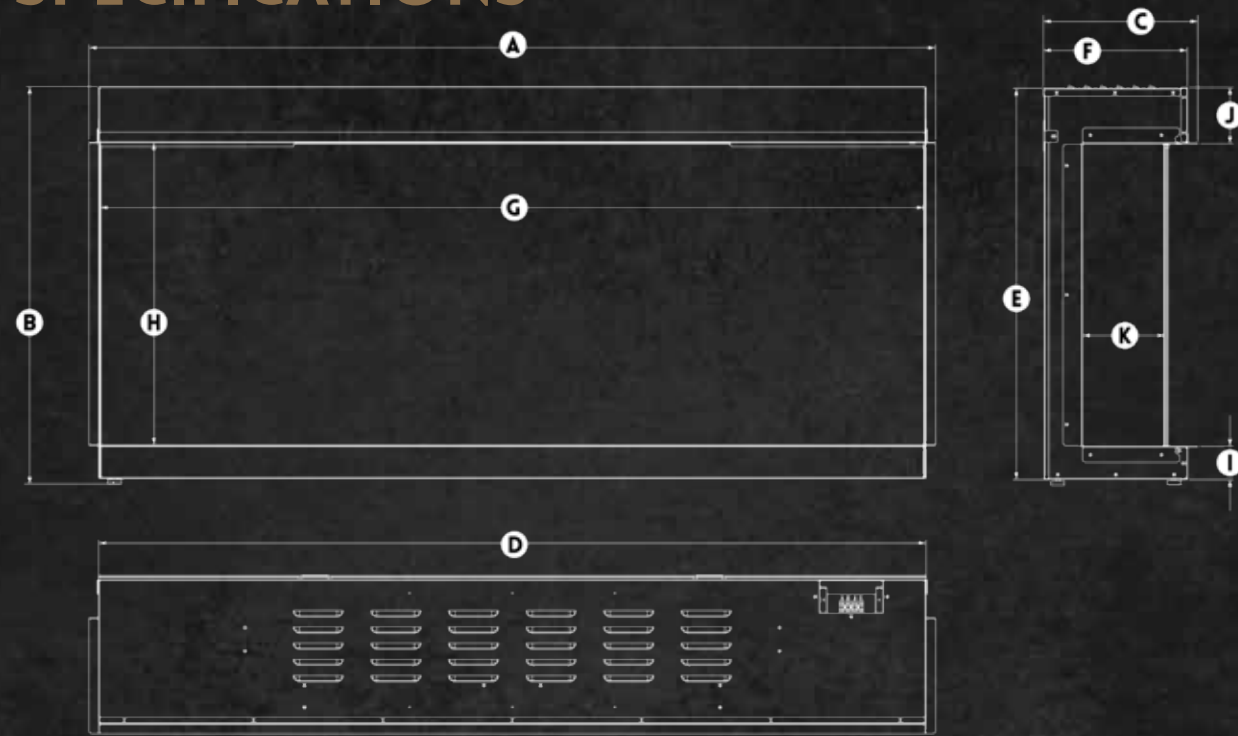

WIFI APP CONTROLS

MODERN FLAMES MOBILE APP

ORION MULTI INSTALL OPTIONS

Orion Multi 60" - Three Sided Bay Install
- Flame Two (Wood)

Three Sided Bay Install

Left Corner Install

Right Corner Install

Single Sided Install

MULTI SPECIFICATIONS

FULL LIST OF MULTI SPEC SIZES

PRODUCT DIMENSIONS											
MODEL NUMBER	A	B	C	D	E	F	G	H	I	J	K
OR52-MULTI	51-1/2" 1308MM	24-5/16" 618MM	9-9/16" 240MM	50-5/8" 1286MM	23-7/8" 606MM	8-15/16" 143MM	50-1/8" 1274MM	18-7/16" 468MM	2" 52MM	3-7/16" 87MM	5-3/16" 132MM
OR60-MULTI	60" 1524MM	24-5/16" 618MM	9-9/16" 240MM	59-1/8" 1502MM	23-7/8" 606MM	8-15/16" 143MM	58-5/8" 1410MM	18-7/16" 468MM	2" 52MM	3-7/16" 87MM	5-3/16" 132MM
OR76-MULTI	75-3/4" 1925MM	24-5/16" 618MM	9-9/16" 240MM	74-15/16" 1904MM	23-7/8" 606MM	8-15/16" 143MM	74-7/16" 1891MM	18-7/16" 468MM	2" 52MM	3-7/16" 87MM	5-3/16" 132MM
OR100-MULTI	100" 2542MM	24-5/16" 618MM	9-9/16" 160MM	99-1/4" 2521MM	23-7/8" 606MM	8-15/16" 143MM	98-3/4" 2508MM	18-7/16" 468MM	2" 52MM	3-7/16" 87MM	5-3/16" 132MM
OR120-MULTI	124-3/8" 3159MM	24-5/16" 618MM	9-9/16" 240MM	123-1/2" 3137MM	23-7/8" 606MM	8-15/16" 143MM	123" 3125MM	18-7/16" 468MM	2" 52MM	3-7/16" 87MM	5-3/16" 132MM

FULL LIST OF SLIM SPEC SIZES

SLIM SPECIFICATIONS

PRODUCT DIMENSIONS

FRAMING DIMENSIONS

MODEL NUMBER	A	B	C	D	E	F	G	H	I	J	K
OR52-SLIM	52-3/8" 1330MM	19-5/8" 499MM	6-5/16" 160MM	50-1/4" 1276MM	18-3/4" 476MM	5-3/4" 146MM	47-7/8" 1216MM	14-3/8" 364MM	50-3/4" 1289MM	19-1/8" 486MM	6" MINIMUM 152MM MIN.
OR60-SLIM	60" 1524MM	19-5/8" 499MM	6-5/16" 160MM	58" 1473MM	18-3/4" 476MM	5-3/4" 146MM	55-1/2" 1410MM	14-3/8" 364MM	58-1/2" 1486MM	19-1/8" 486MM	6" MINIMUM 152MM MIN.
OR76-SLIM	76-5/8" 1947MM	19-5/8" 499MM	6-5/16" 160MM	74-5/8" 1895MM	18-3/4" 476MM	5-3/4" 146MM	72-3/16" 1833MM	14-3/8" 364MM	75-1/8" 1908MM	19-1/8" 486MM	6" MINIMUM 152MM MIN.
OR100-SLIM	101" 2564MM	19-5/8" 499MM	6-5/16" 160MM	98-7/8" 2511MM	18-3/4" 476MM	5-3/4" 146MM	96-7/16" 2450MM	14-3/8" 364MM	99-1/2" 2527MM	19-1/8" 486MM	6" MINIMUM 152MM MIN.