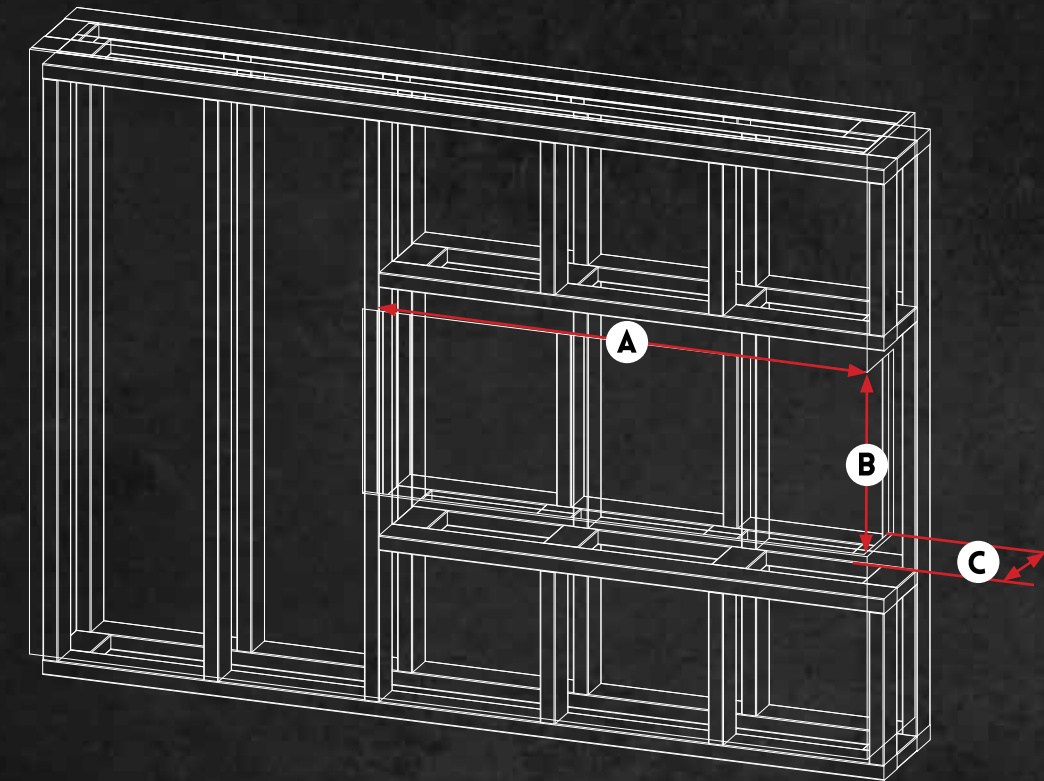

PRODUCT DIMENSIONS											
MODEL NUMBER	A	B	C	D	E	F	G	H	I	J	K
OR52-MULTI	51-1/2" 1308MM	24-5/16" 618MM	9-9/16" 240MM	50-5/8" 1286MM	23-7/8" 606MM	8-15/16" 143MM	50-1/8" 1274MM	18-7/16" 468MM	2" 52MM	3-7/16" 87MM	5-3/16" 132MM
OR60-MULTI	60" 1524MM	24-5/16" 618MM	9-9/16" 240MM	59-1/8" 1502MM	23-7/8" 606MM	8-15/16" 143MM	58-5/8" 1410MM	18-7/16" 468MM	2" 52MM	3-7/16" 87MM	5-3/16" 132MM
OR76-MULTI	75-3/4" 1925MM	24-5/16" 618MM	9-9/16" 240MM	74-15/16" 1904MM	23-7/8" 606MM	8-15/16" 143MM	74-7/16" 1891MM	18-7/16" 468MM	2" 52MM	3-7/16" 87MM	5-3/16" 132MM
OR100-MULTI	100" 2542MM	24-5/16" 618MM	9-9/16" 160MM	99-1/4" 2521MM	23-7/8" 606MM	8-15/16" 143MM	98-3/4" 2508MM	18-7/16" 468MM	2" 52MM	3-7/16" 87MM	5-3/16" 132MM
OR120-MULTI	124-3/8" 3159MM	24-5/16" 618MM	9-9/16" 240MM	123-1/2" 3137MM	23-7/8" 606MM	8-15/16" 143MM	123" 3125MM	18-7/16" 468MM	2" 52MM	3-7/16" 87MM	5-3/16" 132MM

FRAMING DIMENSIONS			
MODEL NUMBER	A	B	C
OR52-MULTI	51" 1295MM	24-3/4" 629MM	9" MINIMUM 229MM MIN.
OR60-MULTI	59-1/2" 1511MM	24-3/4" 629MM	9" MINIMUM 229MM MIN.
OR76-MULTI	75-1/4" 1911MM	24-3/4" 629MM	9" MINIMUM 229MM MIN.
OR100-MULTI	99-1/2" 2527MM	24-3/4" 629MM	9" MINIMUM 229MM MIN.
OR120-MULTI	124" 3150MM	24-3/4" 629MM	9" MINIMUM 229MM MIN.