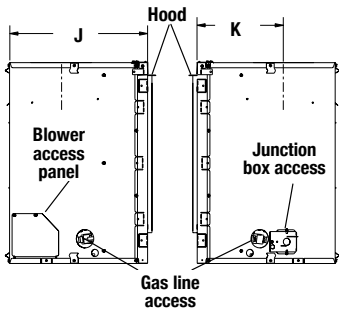

ACCESSORIES

High-Definition Driftwood
Log Set for 55" Models

High-Definition Driftwood
Log Set for 45" Models

High-Definition Driftwood
Log Set for 35" Models

River Rock Assorted Set

REMOTE (INCLUDED)

ProFlame II Remote

- Manual On/Off and Smart Thermostat Modes
- 6 Flame Modulation Settings
- 6 Blower Control Settings
- 6 Interior Illumination Settings

APPLIANCE SPECIFICATIONS

* C and D are viewing area dimensions

FRONT VIEW