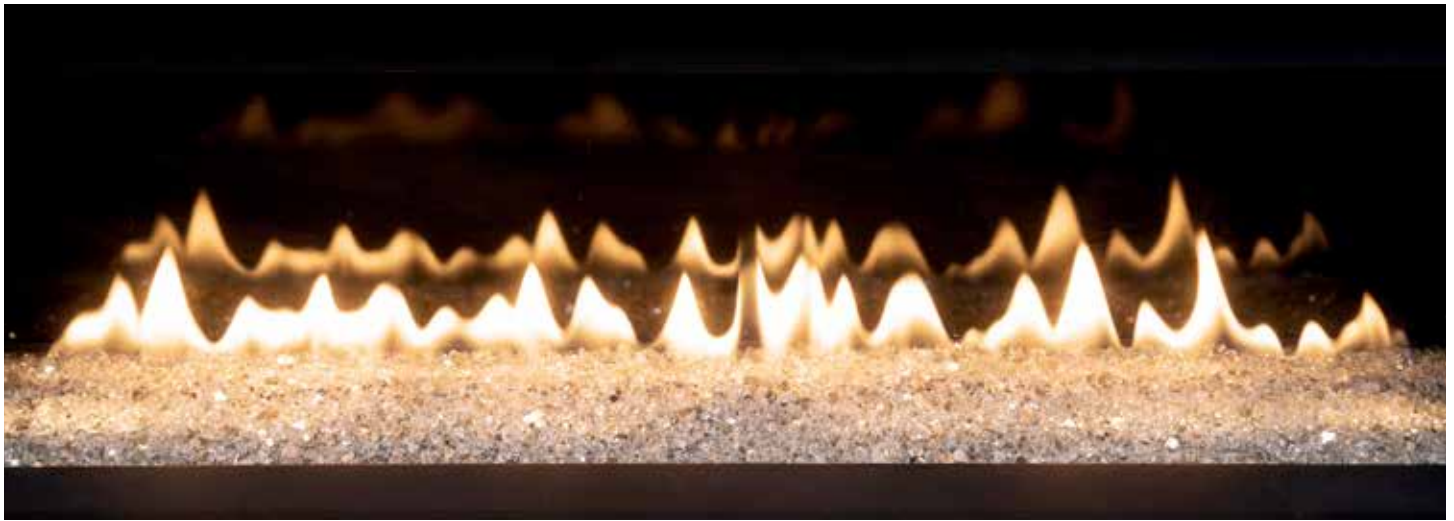

FEATURED DRL3555 with platinum crushed glass media optional black porcelain liner