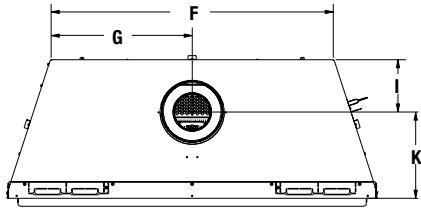

APPLIANCE SPECIFICATIONS

* C and D are viewing area dimensions