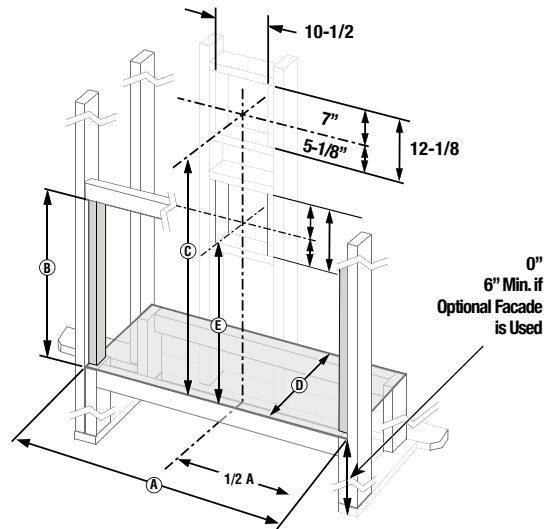

LEFT SIDE VIEW

RIGHT SIDE VIEW

	DRL3535	DRL3545	DRL3555
A	24-3/4"	24-3/4"	24-3/4"
B	23-1/4"	23-1/4"	23-1/4"
C	16-3/4"	16-3/4"	16-3/4"
D	30"	40"	50"
E	35-1/2"	45-1/2"	55-1/2"
F	24-3/4"	34-3/4"	44-3/4"
G	12-3/8"	17-3/8"	22-3/8"
H	32-7/8"	42-7/8"	52-7/8"
I	6-1/2"	6-1/2"	6-1/2"
J	17"	17"	17"
K	10-5/8"	10-5/8"	10-5/8"

© 2020 Innovative Hearth Products
785727M 03/20

FRAMING SPECIFICATIONS

MODEL	A	B	C	D	E
DRL3535	35-7/8"	29"	42"	18"	31-1/2"
DRL3545	45-7/8"	29"	42"	18"	31-1/2"
DRL3555	55-7/8"	29"	42"	18"	N/A

C = Height for installations with 12" section directly off unit then elbow