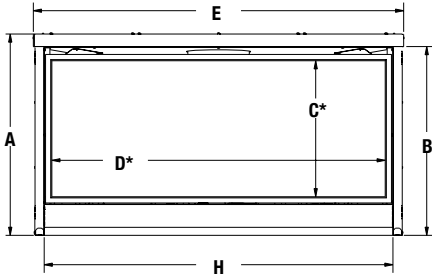

LEFT SIDE VIEW

RIGHT SIDE VIEW

	DRL3535	DRL3545	DRL3555
A	24-3/4"	24-3/4"	24-3/4"
B	23-1/4"	23-1/4"	23-1/4"
C	16-3/4"	16-3/4"	16-3/4"
D	30"	40"	50"
E	35-1/2"	45-1/2"	55-1/2"
F	24-3/4"	34-3/4"	44-3/4"
G	12-3/8"	17-3/8"	22-3/8"
H	32-7/8"	42-7/8"	52-7/8"
I	6-1/2"	6-1/2"	6-1/2"
J	17"	17"	17"
K	10-5/8"	10-5/8"	10-5/8"