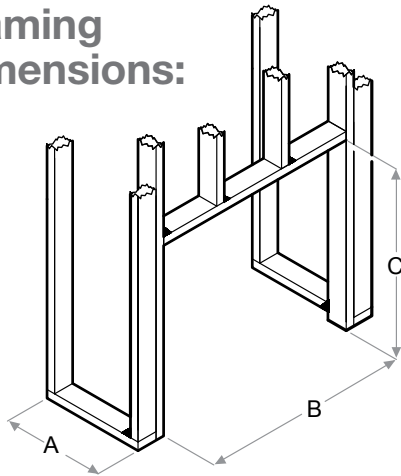

Accessories

RBFGLASS30
- 30" Tempered Front Glass
Dimensions:
29-1/4" W x 22-1/8" H x 3/8" D
(74.0 cm x 56.1 cm x 1.1 cm)

RBFDOOR30 - 30" Functional Doors with Tempered Glass
Dimensions:
33-3/4" W x 27-1/4" H x 1-1/4" D
(85.8 cm x 69.4 cm x 3.7 cm)

RBF30TRIM38
- 38" Black Installation Trim

RBF30TRIM44
- 44" Black Installation Trim

RBFL30BR - Birch Log Set
Dimensions:
22-3/8" W x 10-7/8" H x 11" D
(56.8 cm x 27.4 cm x 27.9 cm)

RBFL30FC - Fresh Cut Log Set
Dimensions:
22-3/8" W x 10-7/8" H x 11" D
(56.8 cm x 27.4 cm x 27.9 cm)

RBFPLUG

Framing Dimensions:

RBF30

A	B	C
12-1/2" (31.8 cm)	30-5/8" (77.8 cm)	26-1/4" (66.5 cm)
D	E	F
54-1/4" (137.8 cm)	38-1/2" (97.8 cm)	38-1/2" (97.8 cm)

NOTE: The materials used for the finished surround must be cut to precise dimensions as the 1/2" (1.3 cm) self-trimming flange is only to create a finished appearance.