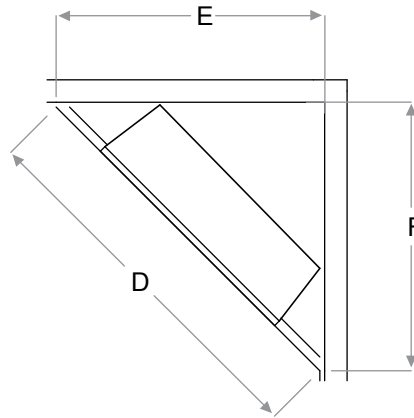

Accessories

RBFGLASS30
- 30" Tempered Front Glass
Dimensions:
29-1/4" W x 22-1/8" H x 3/8" D
(74.0 cm x 56.1 cm x 1.1 cm)

RBFDOOR30 - 30" Functional Doors with Tempered Glass
Dimensions:
33-3/4" W x 27-1/4" H x 1-1/4" D
(85.8 cm x 69.4 cm x 3.7 cm)

RBF30TRIM38
- 38" Black Installation Trim

RBF30TRIM44
- 44" Black Installation Trim

RBFL30BR - Birch Log Set
Dimensions:
22-3/8" W x 10-7/8" H x 11" D
(56.8 cm x 27.4 cm x 27.9 cm)

RBFL30FC - Fresh Cut Log Set
Dimensions:
22-3/8" W x 10-7/8" H x 11" D
(56.8 cm x 27.4 cm x 27.9 cm)

RBFPLUG

Framing Dimensions:

RBF30

A	B	C
12-1/2" (31.8 cm)	30-5/8" (77.8 cm)	26-1/4" (66.5 cm)
D	E	F
54-1/4" (137.8 cm)	38-1/2" (97.8 cm)	38-1/2" (97.8 cm)

NOTE: The materials used for the finished surround must be cut to precise dimensions as the 1/2" (1.3 cm) self-trimming flange is only to create a finished appearance.