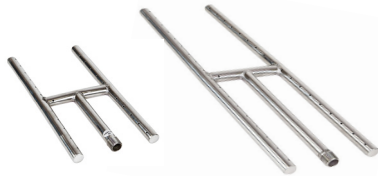

Available in: 12", 18", 24", 30", 36", 48", 60" & 72"

with "H" Burner

- HBSS12
- HBSS18
- HBSS24
- HBSS30
- HBSS36
- HBSS48
- HBSS60
- HBSS72

Available in:
24" x 8"
30" x 10"
36" x 12"
48" x 14"

- DIP-REC-24
- DIP-REC-30
- DIP-REC-36
- DIP-REC-48

RING BURNERS AND PANS

ROUND DROP-IN PAN

3 SPOKE RING BURNER

Available in: 6", 12", 18", 24", 30", 36" & 48"

Note: 30", 36" & 48" fire rings have a 3/4" gas inlet.

- FRS06
- FRS12
- FRS18
- FRS24
- FRS30
- FRS36
- FRS48