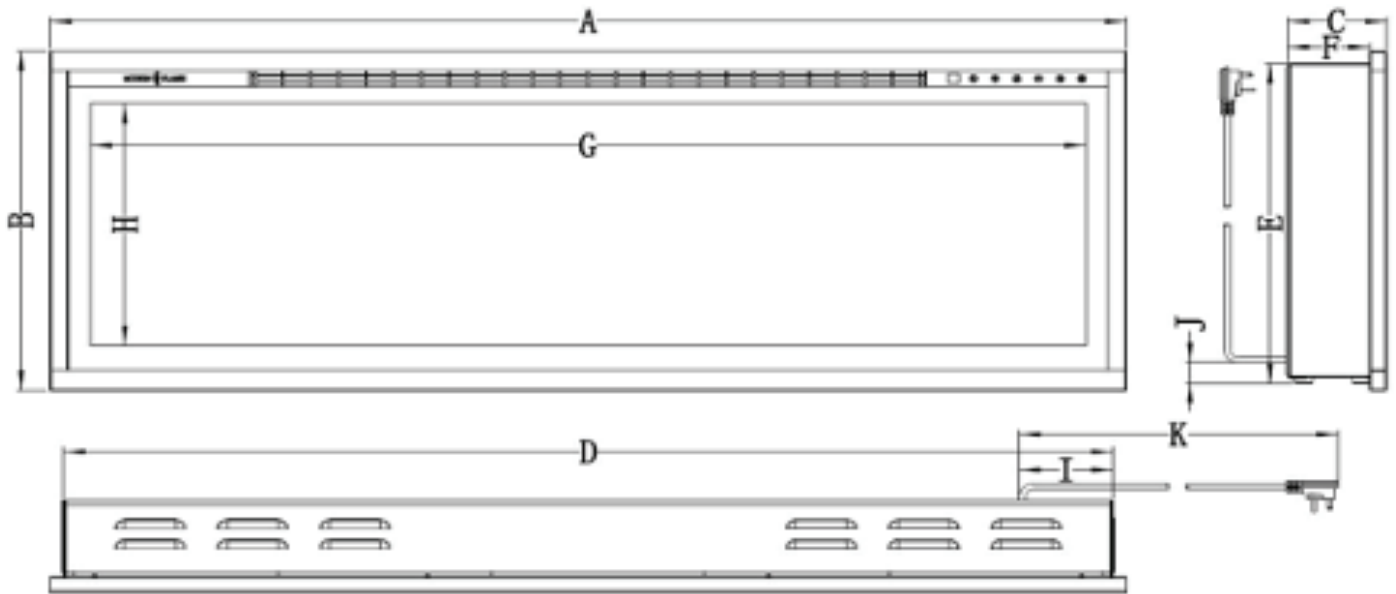

SPECTRUM SLIMLINE

Dimension Specs

SPECTRUM PRO SLIMLINE DIMENSIONAL SPECS

Model Number	A	B	C	D	E	F	G	H	I	J	K
SPS-50B	49-3/4" (1264mm)	17" (430mm)	4-3/4" (121mm)	48-5/8" (1235mm)	16-1/8" (410mm)	4" (102mm)	46" (1168mm)	12" (305mm)	4-5/8" (118mm)	1" (25.4mm)	72" (1829mm)
SPS-60B	59-3/4" (1518mm)	17" (430mm)	4-3/4" (121mm)	58-5/8" (1489mm)	16-1/8" (410mm)	4" (102mm)	55-13/16" (1418mm)	12" (305mm)	4-5/8" (118mm)	1" (25.4mm)	72" (1829mm)
SPS-74B	73-3/4" (1873mm)	17" (430mm)	4-3/4" (121mm)	72-5/8" (1845mm)	16-1/8" (410mm)	4" (102mm)	69-3/4" (1772mm)	12" (305mm)	4-5/8" (118mm)	1" (25.4mm)	72" (1829mm)
SPS-100B	99-3/4" (2534mm)	17" (430mm)	4-3/4" (121mm)	98-5/8" (2505mm)	16-1/8" (410mm)	4" (102mm)	95-7/8" (2435mm)	12" (305mm)	4-5/8" (118mm)	1" (25.4mm)	72" (1829mm)

SPS-50B DIMENSIONAL DRAWING SHOWN

ModernFlames.com

3515 E. Atlanta Ave. Phoenix, AZ 85040

(602) 268-9353 • (877) 246-9353

INNOVATING THE INDUSTRY STANDARDS OF TOMORROW