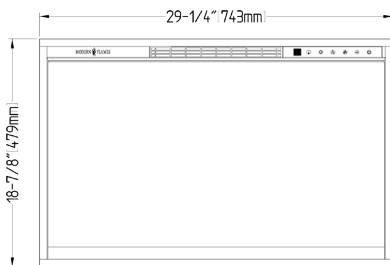

REDSTONE SERIES

Dimension Specs

REDSTONE DIMENSIONAL SPECS

Model # of Fireplace	Trim Width	Part Number of Trim Kit	A	B
RS-3021	5/8in	Included with Fireplace	29-1/4in (743mm)	18-7/8in (479mm)
	1-5/8in	Included with Fireplace	31-1/4in (793mm)	20-7/8in (529mm)
	5in	TK-RS-3824	38in (965mm) (Thin trim on bottom)	23-1/4in (590mm) (Thin trim on bottom)
			38 in (965mm) (Extra wide trim on bottom)	27-5/8in (701mm) (Extra wide trim on bottom)
	8in	TK-RS-4427	44in (1117mm) (Thin trim on bottom)	26-1/4in (590mm) (Thin trim on bottom)
			44in (1117mm) (Extra wide trim on bottom)	33-5/8in (853mm) (Extra wide trim on bottom)
RS-3626	5/8in	Included with Fireplace	33-3/4in (610mm)	24in (479mm)
	1-5/8in	Included with Fireplace	35-3/4in (907mm)	26in (660mm)
	4in	TK-RS-4128	40-1/2in (1,029mm) (Thin trim on bottom)	27-3/8in (695mm) (Thin trim on bottom)
			40-1/2in (1,029mm) (Extra wide trim on bottom)	30-3/4in (781mm) (Extra wide trim on bottom)
	6in	TK-RS-4530	44-1/2in (1,130mm) (Thin trim on bottom)	29-3/8in (746mm) (Thin trim on bottom)
			44-1/2in (1,130mm) (Extra wide trim on bottom)	34-3/4in (882mm) (Extra wide trim on bottom)
RS-4229	Not available	Not available		

Built-In Trim Specs

RS-3021 · 5/8" trim