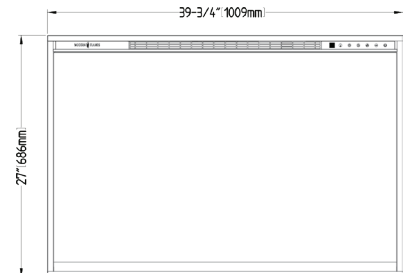

Dimension Specs

REDSTONE DIMENSIONAL SPECS

| Model # of Fireplace | Trim Width | Part Number of Trim Kit | A | B |
|----------------------|---------------|-------------------------|---------------------------------------------------|-------------------------------------------------|
| RS-3021 | 5/8in | Included with Fireplace | 29-1/4in (743mm) | 18-7/8in (479mm) |
| | 1-5/8in | Included with Fireplace | 31-1/4in (793mm) | 20-7/8in (529mm) |
| | 5in | TK-RS-3824 | 38in (965mm) (Thin trim on bottom) | 23-1/4in (590mm) (Thin trim on bottom) |
| | | | 38 in (965mm) (Extra wide trim on bottom) | 27-5/8in (701mm) (Extra wide trim on bottom) |
| | 8in | TK-RS-4427 | 44in (1117mm) (Thin trim on bottom) | 26-1/4in (590mm) (Thin trim on bottom) |
| | | | 44in (1117mm) (Extra wide trim on bottom) | 33-5/8in (853mm) (Extra wide trim on bottom) |
| RS-3626 | 5/8in | Included with Fireplace | 33-3/4in (610mm) | 24in (479mm) |
| | 1-5/8in | Included with Fireplace | 35-3/4in (907mm) | 26in (660mm) |
| | 4in | TK-RS-4128 | 40-1/2in (1,029mm) (Thin trim on bottom) | 27-3/8in (695mm) (Thin trim on bottom) |
| | | | 40-1/2in (1,029mm) (Extra wide trim on bottom) | 30-3/4in (781mm) (Extra wide trim on bottom) |
| | 6in | TK-RS-4530 | 44-1/2in (1,130mm) (Thin trim on bottom) | 29-3/8in (746mm) (Thin trim on bottom) |
| | | | 44-1/2in (1,130mm) (Extra wide trim on bottom) | 34-3/4in (882mm) (Extra wide trim on bottom) |
| RS-4229 | Not available | Not available | | |

Built-In Trim Specs

RS-3021 · 5/8" trim

RS-3626 · 5/8" trim

RS-4229 · 5/8" trim

ModernFlames.com

3515 E. Atlanta Ave. Phoenix, AZ 85040
(602) 268-9353 • (877) 246-9353

INNOVATING THE INDUSTRY STANDARDS OF TOMORROW