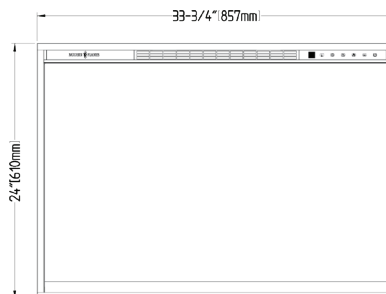

RS-3626 · 5/8" trim