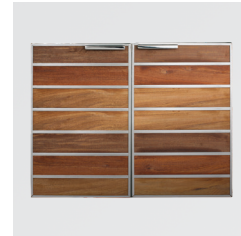

MADERA COMBOS

30" MADERA DRY STORAGE 2-DRAWER & ACCESS DOOR COMBO
SSMDP-30AC