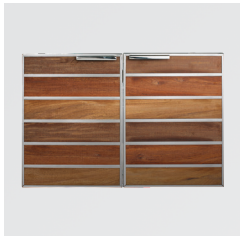

MADERA ACCESS DOORS

30" MADERA DOUBLE ACCESS DOOR
SSMD-30