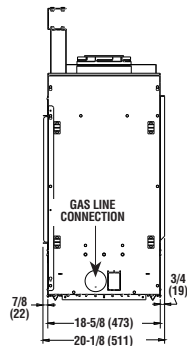

## APPLIANCE SPECIFICATIONS

TOP VIEW

FRONT VIEW

### DRL 4000 SERIES DIMENSIONS

Models	A	B	C	D	E
60"	74"	37"	56-5/8"	61-1/2"	76-5/8"
72"	86"	43"	68-5/8"	73-1/2"	88-5/8"
84"	98"	49"	80-5/8"	85-1/2"	100-5/8"

RIGHT SIDE VIEW

- REFER TO INSTALLATION MANUAL FOR ALL REQUIRED CLEARANCES TO COMBUSTIBLES.