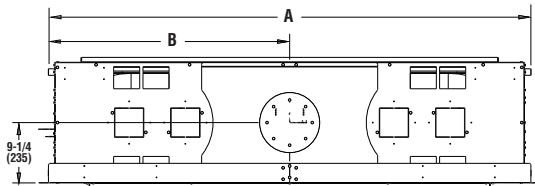

APPLIANCE SPECIFICATIONS

TOP VIEW