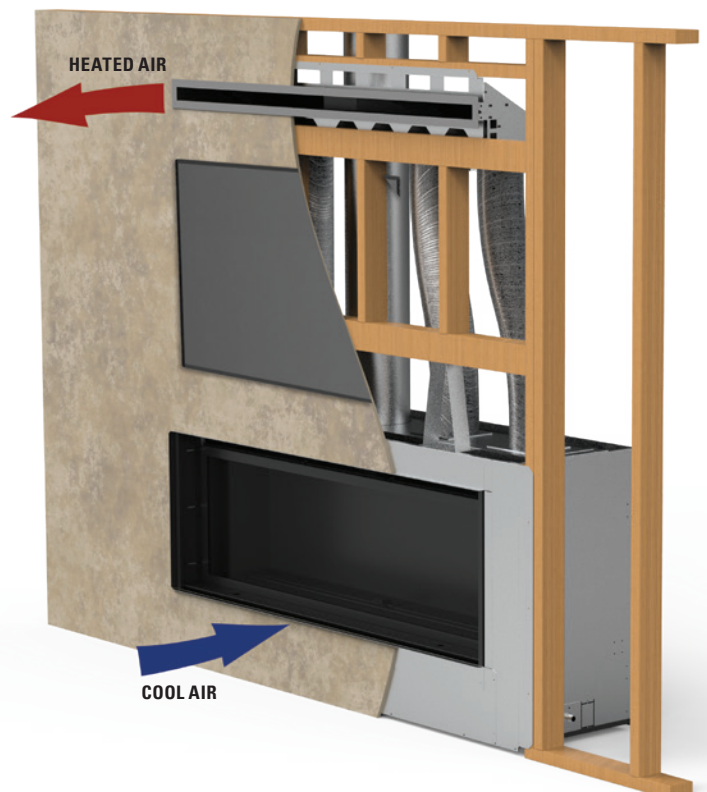

## STANDARD FEATURES

- 🔥 Available in 60", 72", and 84" linear configured models
- 🔥 See through conversion kit available to allow viewing from two living spaces
- 🔥 HeatFlo kit option allows heat to be directed above heat sensitive wall hangings
- 🔥 Electronic ignition with battery backup provides continued operation in the event of a power outage
- 🔥 Clean-face design with integrated tile stops for easy finishing
- 🔥 Ceramic glass for optimum heat transfer and a protective screen\*
- 🔥 Black painted interior standard with a reflective glass liner option available
- 🔥 Reflective black crushed glass media included with several optional colors available to customize the look
- 🔥 Optional blower and hand held multi-function remote control available
- 🔥 20-year limited warranty

High-Definition Driftwood Log Set

River Rock Assorted Set

SEE-THROUGH KIT

See-Through Kit

TRIM

Black Perimeter Trim Kit

REMOTE

On/Off Thermostat Remote

HEATFLO KIT

Protect heat sensitive televisions, artwork and other decorative wall materials. No blower required, the HeatFlo kit works through natural convection to redirect heat from the fireplace upward through hidden ductwork and out through a sleek horizontal vent. Walls stay cooler and heat flows more evenly through the room for a comfortable fireplace experience.

- TV & Artwork can be placed above the fireplace
- Helps protect heat sensitive wall facing materials
- Improves convective heat circulation in the room
- No electricity or blower required for operation