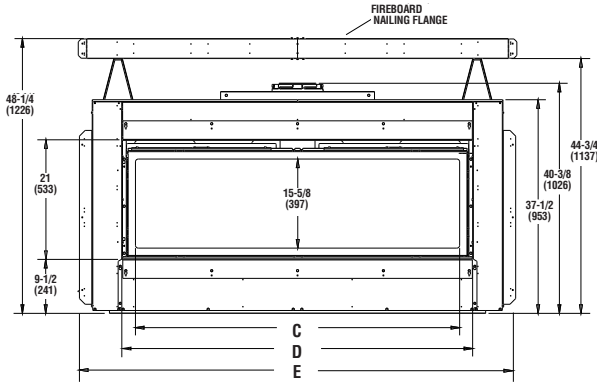

## APPLIANCE SPECIFICATIONS

TOP VIEW

FRONT VIEW

### DRL 4000 SERIES DIMENSIONS

Models	A	B	C	D	E
60"	74"	37"	56-5/8"	61-1/2"	76-5/8"
72"	86"	43"	68-5/8"	73-1/2"	88-5/8"
84"	98"	49"	80-5/8"	85-1/2"	100-5/8"

RIGHT SIDE VIEW

- REFER TO INSTALLATION MANUAL FOR ALL REQUIRED CLEARANCES TO COMBUSTIBLES.