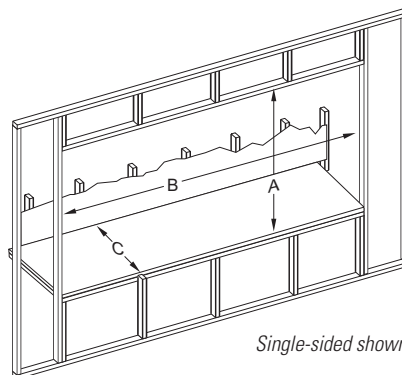

Driftwood Ceramic Fiber Log Set with Rocks

48-inch Boulevard See-Through Fireplace with Crushed Glass and 1-1/2-inch Beveled Front in Matte Black

FRAMING DIMENSIONS

	VFLB36FP	VFLB48FP	VFLB48SP
A	41-5/8	41-5/8	41-5/8
B	42-1/2	54-1/2	54-1/2
C	11-1/2	11-1/2	12*

Measurements given in inches.

*Dimensions may vary based on install. See manual.

Single-sided shown

WARRANTY: All vent-free products carry a five-year limited warranty with a five-year limited labor warranty. All remote controls and lighting systems carry a one-year limited warranty.