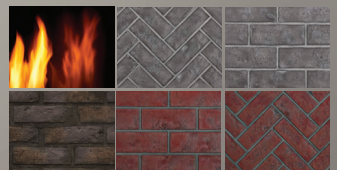

ALTITUDE™ X 36

AX36 – DIRECT VENT GAS FIREPLACE

FEATURES

UP TO 36,500 BTU'S • PREMIUM ACCESSORIES • EXCLUSIVE NIGHT LIGHT™

- 34 13/16"h x 35 1/4"w x 18 3/4"d
- Clean face design with full firebox flame
- Four Ultra HD Premium log set options include: Driftwood, Oak, Birch and Maple
- Zen front available in both Charcoal and Black
- Whitney and Denali premium fronts available with three accent color options
- Finishing trim available in Charcoal, Black, Gunmetal and Copper
- Six decorative brick kits include MIRRO-FLAME™ Porcelain Reflective Radiant Panels, Westminster™ Standard and Herringbone, Newport™ Standard, Old Town Red™ Standard and Herringbone
- Exclusive NIGHT LIGHT™
- eFIRE Remote App - total control of your fireplace from your mobile device
- Heat circulating blower with variable speed and thermostatic control provides powerful heating performance comes include
- Optional AMBIENT-GLOW metal fibers are designed to enhance the glowing embers on gas fires

napoleon.com

OPTIONS / ACCESSORIES

DRIFTWOOD LOG SET

OAK LOG SET

DECORATIVE BRICK PANELS

REMOTE CONTROL

EFIRE APP