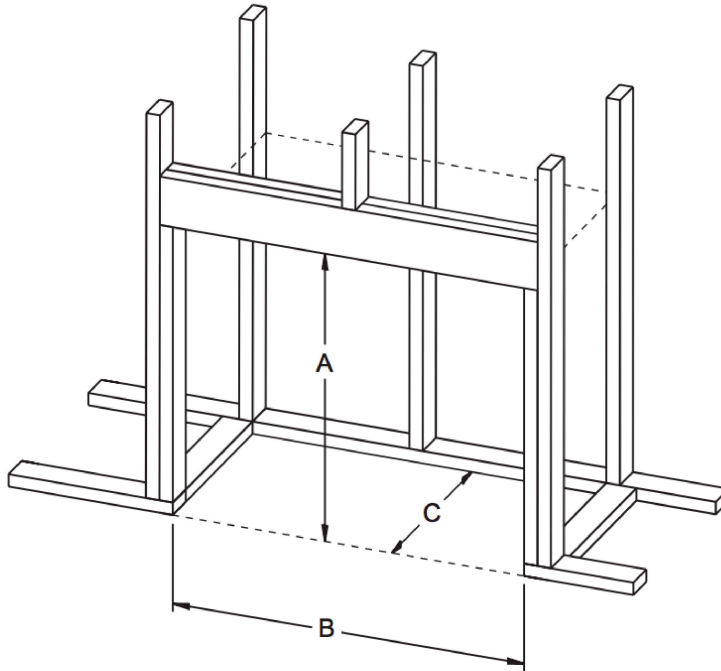

Model	A	B	C
OP36FB	36	41	19 1/4
OP42FB	36	45	19 1/4

Image can be referenced for Outdoor Linear Fireplace, Outdoor Traditional Fireplace, and Outdoor Firebox

TRADITIONAL BURNER SPECIFICATIONS

Model	Description	BTUs Input	Minimum Firebox Dimensions in Inches			
			Front Width	Rear Width	Depth	Height
ONR24	24-inch Outdoor Harmony Burner, Millivolt	50,000	34 5/16	28	15 9/16	24 3/16
ONI24	24-inch Outdoor Harmony Burner, IP	50,000	34 5/16	28	15 9/16	24 3/16
ONR30	30-inch Outdoor Harmony Burner, Millivolt	50,000	36 5/16	32	15 9/16	24 3/16
ONI30	30-inch Outdoor Harmony Burner, IP	50,000	36 5/16	32	15 9/16	24 3/16

CONTEMPORARY BURNER SPECIFICATIONS

Model	Description	Minimum Firebox Dimensions in Inches			
		Front Width	Rear Width	Depth	Height
OLI24	24-inch Outdoor Loft Burner, IP	34 5/16	28	15 9/16	24 3/16
OLI30	30-inch Outdoor Loft Burner, IP	38 5/16	32	15 9/16	24 3/16