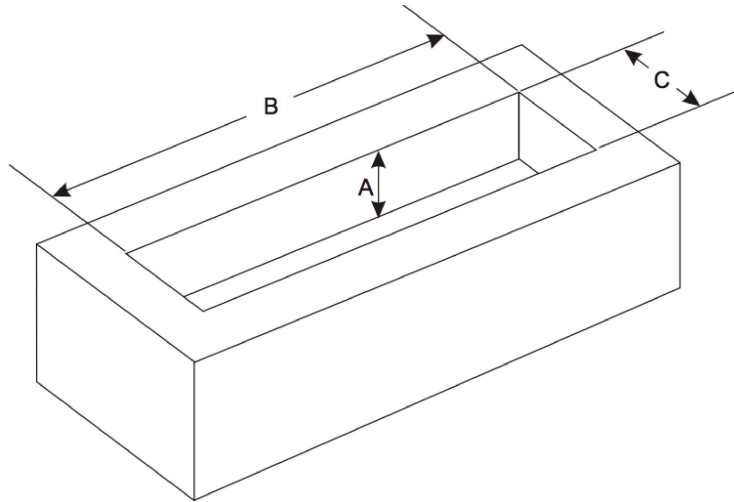

specifications

OUTDOOR LINEAR FIRE PIT SPECIFICATIONS

Internal Enclosure Dimensions (inches)

Model	A	B	C
OL48TP	7 1/2* Min.	51 3/4 Min. / 52 1/2 Max.	22 5/8 Min. / 23 1/2 Max.
OL60TP	7 1/2* Min.	63 3/4 Min. / 64 1/2 Max.	22 5/8 Min. / 23 1/2 Max.

*If installing a drain tray accessory, add at least 6 inches more to the height to allow for the drain pan, connector, and tubing.

OUTDOOR LINEAR FIREPLACE SPECIFICATIONS

Outdoor Linear Fireplace includes two metal studs and noncombustible backer board. Additional materials may be required for installation.

Model	A	B	C
OLL48FP	40 13/16	52	19 1/16
OLL48SP	40 13/16	52	22 5/16
OLL60FP	31	64	19 1/4
OLL60SP	31	64	22 1/2

*If installing a drain tray accessory, please see manual for additional instructions.

OUTDOOR FIREPLACE SPECIFICATIONS

Outdoor Fireplace includes two metal studs and noncombustible backer board. Additional materials may be required for installation.

Model	A	B	C
OP36FP	36	41	19 1/4
OP42FP	36	45	19 1/4