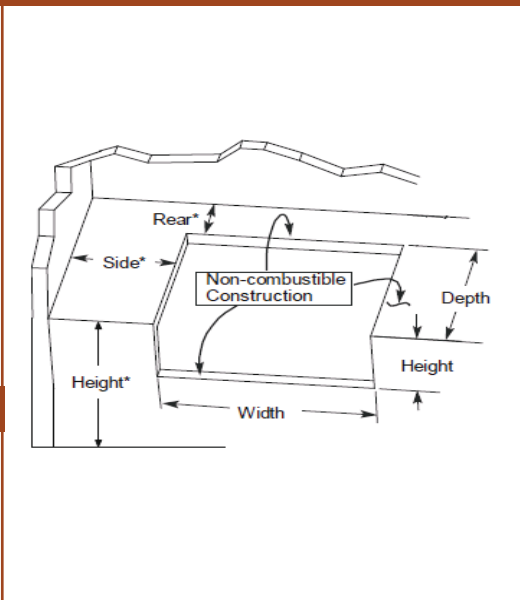

Dimensions: Describe the actual dimensions of the product once it is resting/installed in a barbecue island.

Grills/ Griddles

Model	Cutout Dimensions			Overall Dimensions			Total BTU Ratings	
	Width	Depth	Height	Width	Depth	Height	LP	NG
WF-PRO30G-RH	29"	21-1/2"	10-1/2"	30"	26-1/2"	25"	42,000	42,000
WF-PRO36G-RH	35"	21-1/2"	10-1/2"	36"	26-1/2"	25"	58,000	58,000
WF-PRO42G-RH	41"	21-1/2"	10-1/2"	42"	26-1/2"	25"	74,000	74,000
WF-PRO30GRD-RH	29"	21-7/8"	10-1/2"	30"	25-7/8"	13-3/4"	35,000	35,000

Side Burners

WF-PWBRN-RH	20-3/4"	21-1/4"	10-1/4"	24"	25-1/4"	12"	60,000	60,000
WF-DBLSBRN-RH	13"	20"	10-1/2"	14"	23-1/2"	10-1/2"	30,000	30,000

Island Accessories

WF-VSD1622-BSS	14-5/8"	-	20-3/4"	16-1/8"	-	22-1/4"
WF-HSD2720-BSS	24-3/8"	-	17-3/8"	26-1/8"	-	19-1/8"
WF-VSD2027-BSS	17-3/8"	-	24-3/8"	19-1/8"	-	26-1/8"
WF-DDR3024-BSS	28-3/4"	-	22-7/8"	30-1/4"	-	24-1/4"
WF-DDR3824-BSS	36-1/2"	-	22-7/8"	38-1/4"	-	24-1/4"
WF-TDW1926-BSS	17-1/4"	20-5/8"	24-1/2"	19"	22-3/8"	25-7/8"
WF-TRDW1426-BSS	12"	18-1/4"	24-3/8"	14-3/8"	18-7/8"	26-1/4"
WF-DDW1622-BSS	14-5/8"	17-3/4"	20-3/4"	16-1/4"	18-1/4"	22"
WF-DDWCOMBO3024-BSS	28-3/4"	20-3/4"	22-7/8"	30-1/4"	22-3/8"	24-1/4"
WF-IV-M	12-1/4"	1-1/4"	6-1/4"	12-1/4"	1-1/4"	6-1/4"

*Island accessories also available in 304 stainless steel

Refrigeration/Ice Chests

WFR-15	14-7/8"	23-7/8"	34"	14-7/8"	23-7/8"	34"
WFR-24	23-3/4"	23-7/8"	34"	23-3/4"	23-7/8"	34"
WFRDD-24	23-3/4"	22-7/8"	32-5/8"	23-3/4"	22-7/8"	32-5/8"
WF-SIC	17-1/4"	11-7/8"	23-1/4"	24-1/8"	14"	18-1/4"
WF-LIC	23-1/2"	13-3/4"	23-1/2"	25-3/8"	17"	25-3/8"