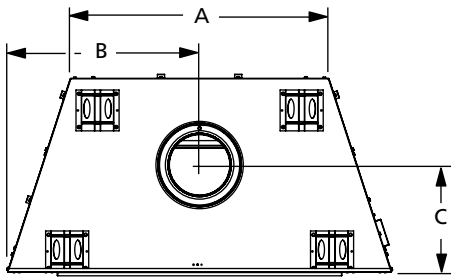

INTERIOR LINER OPTIONS

APPLIANCE SPECIFICATIONS

	36"	42"
A	29"	36"
B	20-1/2"	24"
C	12-1/2"	12-1/4"
D	41"	48"
E	21"	24"
F	35"	42"
G	37"	41"
H	21"	22-1/2"

IMPORTANT NOTES:

As with any heating appliance, fireplace or stove, this appliance is extremely hot during operation. Read and understand all operating instructions before using this appliance. For further information, consult your dealer. Local conditions, such as elevation, wind, vent configuration and choice of fuel will affect overall appearance of the fire and heating performance. Performance can also vary with home design and insulation, climate, condition and type of fuel used, appliance location, burn rate, accessories chosen, chimney installation and how the appliance is operated.