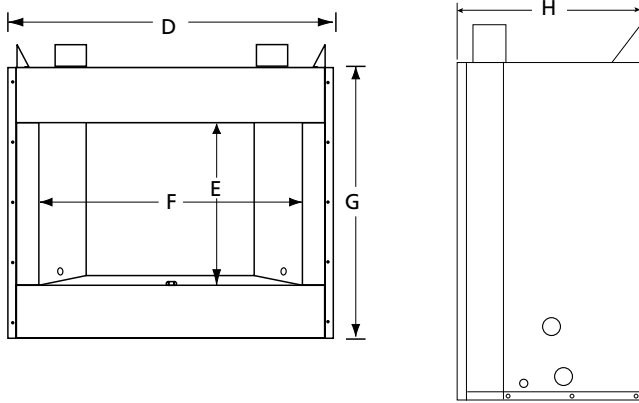

INTERIOR LINER OPTIONS

APPLIANCE SPECIFICATIONS

	36"	42"
A	29"	36"
B	20-1/2"	24"
C	12-1/2"	12-1/4"
D	41"	48"
E	21"	24"
F	35"	42"
G	37"	41"
H	21"	22-1/2"

IMPORTANT NOTES:

As with any heating appliance, fireplace or stove, this appliance is extremely hot during operation. Read and understand all operating instructions before using this appliance. For further information, consult your dealer. Local conditions, such as elevation, wind, vent configuration and choice of fuel will affect overall appearance of the fire and heating performance. Performance can also vary with home design and insulation, climate, condition and type of fuel used, appliance location, burn rate, accessories chosen, chimney installation and how the appliance is operated.

	36"	42"
WIDTH	41-1/4"	48-1/4"
HEIGHT	41-3/8"	43-3/8"
DEPTH	21-7/8"	23-1/2"

© 2014 Innovative Hearth Products
785473M 04/14

Visit us online

www.SuperiorFireplaces.us.com